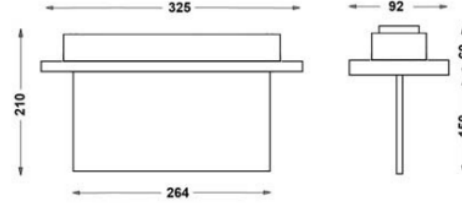

## ASSEMBLY

<b>Installation Type</b>	Under Plaster
<b>Mounting Apparatus</b>	Metal Bracket

Order Code	W	Lm	How to use	Battery	WxHxL (mm)	Ceiling Cutting (mm)	Kg
80521.000.014-IK14	1.2	20	Tek Yüzlü	3H	92x210x264	295x50	0,33