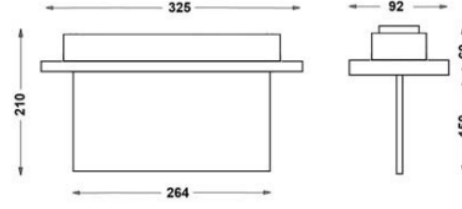

## ASSEMBLY

**Installation Type** Under Plaster  
**Mounting Apparatus** Metal Bracket

Order Code	W	Lm	How to use	Battery	WxHxL (mm)	Ceiling Cutting (mm)	Kg
80521.000.013-IK13	1.2	20	Tek Yüzlü	3H	92x210x264	295x50	0,33