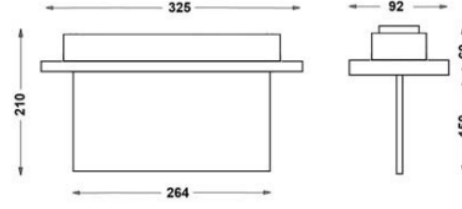

Order Code	W	Lm	How to use	Battery	WxHxL (mm)	Ceiling Cutting (mm)	Kg
80521.000.011-IK11	1.2	20	Tek Yüzlü	3H	92x210x264	295x50	0,33