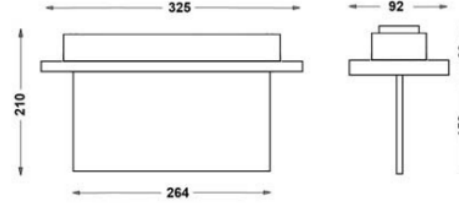

Order Code	W	Lm	How to use	Battery	WxHxL (mm)	Ceiling Cutting (mm)	Kg
80521.000.010-IK10	1.2	20	Tek Yüzlü	3H	92x210x264	295x50	0,33