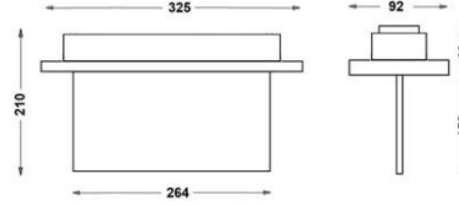

## ASSEMBLY

**Installation Type** Under Plaster  
**Mounting Apparatus** Metal Bracket

Order Code	W	Lm	How to use	Battery	WxHxL (mm)	Ceiling Cutting (mm)	Kg
80521.000.004-IK04	1.2	20	Tek Yüzlü	3H	92x210x264	295x50	0,33