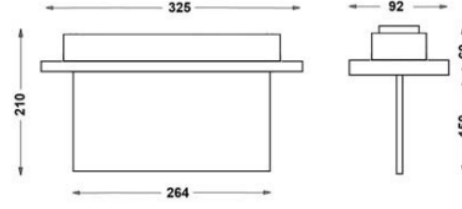

## ASSEMBLY

**Installation Type** Under Plaster  
**Mounting Apparatus** Metal Bracket

Order Code	W	Lm	How to use	Battery	WxHxL (mm)	Ceiling Cutting (mm)	Kg
80521.000.003-İK03	1.2	20	Tek Yüzlü	3H	92x210x264	295x50	0,33