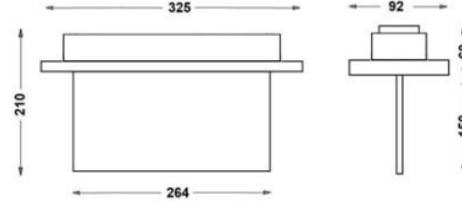

## ASSEMBLY

<b>Installation Type</b>	Under Plaster
<b>Mounting Apparatus</b>	Metal Bracket

Order Code	W	Lm	How to use	Battery	WxHxL (mm)	Ceiling Cutting (mm)	Kg
80521.000.003-İK03	1.2	20	Tek Yüzlü	3H	92x210x264	295x50	0,33