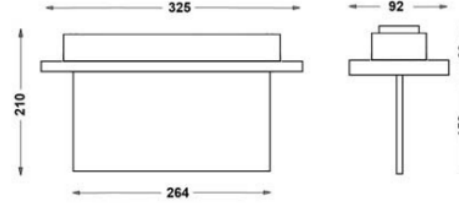

## ASSEMBLY

<b>Installation Type</b>	Under Plaster
<b>Mounting Apparatus</b>	Metal Bracket

Order Code	W	Lm	How to use	Battery	WxHxL (mm)	Ceiling Cutting (mm)	Kg
80521.000.003-IK03	1.2	20	Tek Yüzlü	3H	92x210x264	295x50	0,33