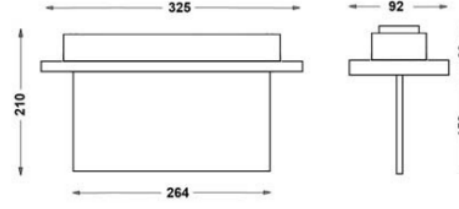

## ASSEMBLY

<b>Installation Type</b>	Under Plaster
<b>Mounting Apparatus</b>	Metal Bracket

Order Code	W	Lm	How to use	Battery	WxHxL (mm)	Ceiling Cutting (mm)	Kg
80521.000.001-IK01	1.2	20	Tek Yüzlü	3H	92x210x264	295x50	0,33