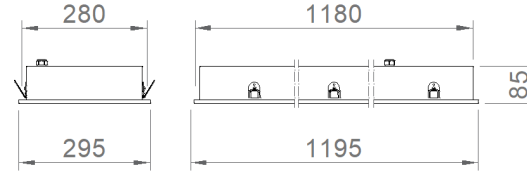

Order Code	W	Lm	CCT	CRI	WxLxH (mm)	Ceiling Cutting (mm)	Kg
02142.31.40.041	52	4100	4000	Ra>80	295x1195x85	280x1180	3,5