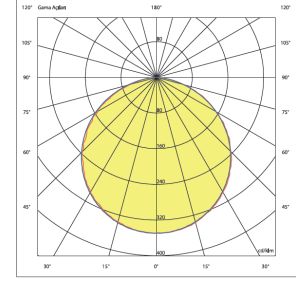

Order Code	W	Lm	CCT	CRI	WxLxH (mm)	Ceiling Cutting (mm)	Kg
02142.31.40.041	52	4100	4000	Ra>80	295x1195x85	280x1180	3,5