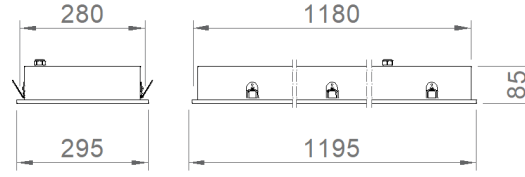

Order Code	W	Lm	CCT	CRI	WxLxH (mm)	Ceiling Cutting (mm)	Kg
02142.31.30.032	33	2555	3000	Ra>80	295x1195x85	280x1180	3,5