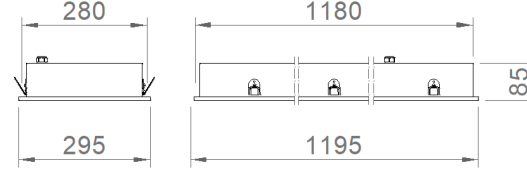

Even-G 1200

Indoor Lighting - Sterile Environment Lighting

TECHNICAL INFORMATION

Housing Metal Sheet
Diffuser Opal Diffuser
Paint Electrostatic Powder Paint

OPTICAL SPECIFICATIONS

Optics Symmetrical
Light Output Angle 120°
UGR Value UGR ≤ 22
CRI CRI ≥ 80
Color Bin Value Mc Adams ≤ 3

ASSEMBLY

Installation Type Under Plaster
Mounting Apparatus Metal Bracket

Order Code	W	Lm	CCT	CRI	WxLxH (mm)	Ceiling Cutting (mm)	Kg
02142.31.30.032	33	2555	3000	Ra>80	295x1195x85	280x1180	3,5
02142.31.40.033	33	2690	4000	Ra>80	295x1195x85	280x1180	3,5
02142.31.30.040	52	4000	3000	Ra>80	295x1195x85	280x1180	3,5
02142.31.40.041	52	4100	4000	Ra>80	295x1195x85	280x1180	3,5