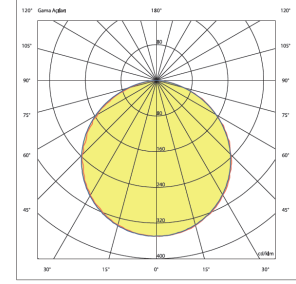

Order Code	W	Lm	CCT	CRI	WxLxH (mm)	Ceiling Cutting (mm)	Kg
02142.31.30.032	33	2555	3000	Ra>80	295x1195x85	280x1180	3,5
02142.31.40.033	33	2690	4000	Ra>80	295x1195x85	280x1180	3,5
02142.31.30.040	52	4000	3000	Ra>80	295x1195x85	280x1180	3,5
02142.31.40.041	52	4100	4000	Ra>80	295x1195x85	280x1180	3,5