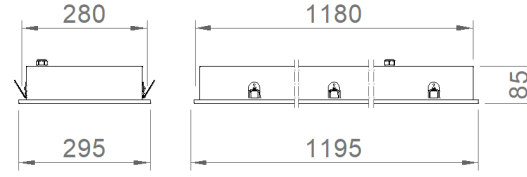

Even-G 1200

Indoor Lighting - Sterile Environment Lighting

TECHNICAL INFORMATION

Housing Metal Sheet
Diffuser Opal Diffuser
Paint Electrostatic Powder Paint

OPTICAL SPECIFICATIONS

Optics Symmetrical
Light Output Angle 120°
UGR Value UGR ≤ 22
CRI CRI ≥ 80
Color Bin Value Mc Adams ≤ 3

ASSEMBLY

Installation Type Under Plaster
Mounting Apparatus Metal Bracket

Order Code	W	Lm	CCT	CRI	WxLxH (mm)	Ceiling Cutting (mm)	Kg
02142.31.30.032	33	2555	3000	Ra>80	295x1195x85	280x1180	3,5
02142.31.40.033	33	2690	4000	Ra>80	295x1195x85	280x1180	3,5
02142.31.30.040	52	4000	3000	Ra>80	295x1195x85	280x1180	3,5
02142.31.40.041	52	4100	4000	Ra>80	295x1195x85	280x1180	3,5