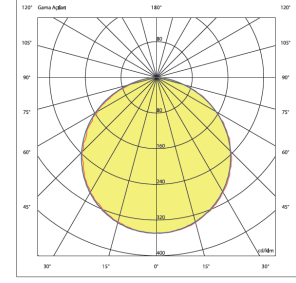

Order Code	W	Lm	CCT	CRI	WxLxH (mm)	Ceiling Cutting (mm)	Kg
02142.31.30.032	33	2555	3000	Ra>80	295x1195x85	280x1180	3,5
02142.31.40.033	33	2690	4000	Ra>80	295x1195x85	280x1180	3,5
02142.31.30.040	52	4000	3000	Ra>80	295x1195x85	280x1180	3,5
02142.31.40.041	52	4100	4000	Ra>80	295x1195x85	280x1180	3,5