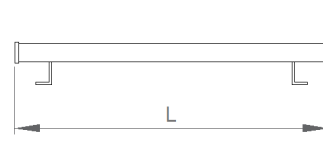

Space IP65

Indoor Lighting - Hidden Lighting

Colour Options

TECHNICAL INFORMATION

Housing	Extruded Aluminum Profile
Diffuser	Extrusion Diffuser
Paint	Electrostatic Powder Paint

OPTICAL SPECIFICATIONS

Optics	Symmetrical
Light Output Angle	120°
UGR Value	UGR ≤ 22
CRI	CRI ≥ 80
Color Bin Value	Mc Adams ≤ 3

ELECTRICAL

Power (W)	7-14W
Power Factor	>0.95
Light Source	SMD Mid Power LED
Cabling	Halogen-Free
Input Voltage	220-240V AC / 50-60 Hz
LED Driver	High Efficiency Constant Current Output
Ambient Temperature	-20°C / +50°C
LED Lifetime L80B50	>50.000 Hour

OPTIONAL

- DALI	- 1-10V DIM
- Tunable White	- Emergency Lighting Unit
- CRI > 90	- 2700K ~ 6500K
- Different RAL Color Options	- Plug-in Connector
- Class-II Protection Class	- AC-DC Supply(MBS)

ASSEMBLY

Installation Type	Surface Mounted
Mounting Apparatus	Metal Bracket

Order Code	W/m	Lm	CCT	CRI	WxLxH (mm)	Kg
08131.10.40.014	14	1450	4000	Ra>80	21x1015x22	0,40