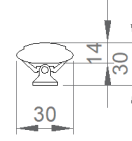

Installation Type	Surface Mounted
Mounting Apparatus	Metal Bracket

Order Code	W/m	Lm	CCT	CRI	WxLxH (mm)	Kg
08131.10.40.014	14	1450	4000	Ra>80	21x1015x22	0,40