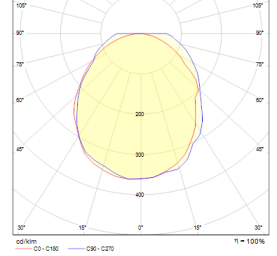

Space IP65

Indoor Lighting - Hidden Lighting

Colour Options

TECHNICAL INFORMATION

Housing	Extruded Aluminum Profile
Diffuser	Extrusion Diffuser
Paint	Electrostatic Powder Paint

OPTICAL SPECIFICATIONS

Optics	Symmetrical
Light Output Angle	120°
UGR Value	UGR ≤ 22
CRI	CRI ≥ 80
Color Bin Value	Mc Adams ≤ 3

ELECTRICAL

Power (W)	7-14W
Power Factor	>0.95
Light Source	SMD Mid Power LED
Cabling	Halogen-Free
Input Voltage	220-240V AC / 50-60 Hz
LED Driver	High Efficiency Constant Current Output
Ambient Temperature	-20°C / +50°C
LED Lifetime L80B50	>50.000 Hour

OPTIONAL

- DALI	- 1-10V DIM
- Tunable White	- Emergency Lighting Unit
- CRI > 90	- 2700K ~ 6500K
- Different RAL Color Options	- Plug-in Connector
- Class-II Protection Class	- AC-DC Supply(MBS)

ASSEMBLY

Installation Type	Surface Mounted
Mounting Apparatus	Metal Bracket

Order Code	W/m	Lm	CCT	CRI	WxLxH (mm)	Kg
08131.10.40.014	14	1450	4000	Ra>80	21x1015x22	0,40