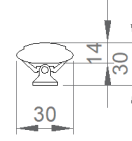

Installation Type	Surface Mounted
Mounting Apparatus	Metal Bracket

Order Code	W/m	Lm	CCT	CRI	WxLxH (mm)	Kg
08131.05.40.007	7	725	4000	Ra>80	21x515x22	0,25