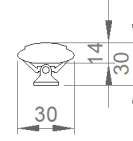

Space IP65

Indoor Lighting - Hidden Lighting

Colour Options

TECHNICAL INFORMATION

Housing Extruded Aluminum Profile
Diffuser Extrusion Diffuser
Paint Electrostatic Powder Paint

OPTICAL SPECIFICATIONS

Optics Symmetrical
Light Output Angle 120°
UGR Value UGR ≤ 22
CRI CRI ≥ 80
Color Bin Value Mc Adams ≤ 3

ELECTRICAL

Power (W) 7-14W
Power Factor >0.95
Light Source SMD Mid Power LED
Cabling Halogen-Free
Input Voltage 220-240V AC / 50-60 Hz
LED Driver High Efficiency Constant Current Output
Ambient Temperature -20°C / +50°C
LED Lifetime L80B50 >50.000 Hour

OPTIONAL

- DALI
- Tunable White
- CRI > 90
- Different RAL Color Options
- Class-II Protection Class

- 1-10V DIM
- Emergency Lighting Unit
- 2700K ~ 6500K
- Plug-in Connector
- AC-DC Supply(MBS)

ASSEMBLY

Installation Type Surface Mounted
Mounting Metal Bracket
Apparatus

Order Code	W/m	Lm	CCT	CRI	WxLxH (mm)	Kg
08131.05.30.007	7	675	3000	Ra>80	21x515x22	0,25
08131.05.40.007	7	725	4000	Ra>80	21x515x22	0,25
08131.10.30.014	14	1350	3000	Ra>80	21x1015x22	0,40
08131.10.40.014	14	1450	4000	Ra>80	21x1015x22	0,40