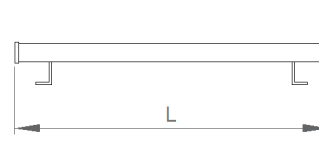

Space IP65

Indoor Lighting - Cove Lighting

Colour Options

TECHNICAL INFORMATION

Housing Extruded Aluminum Profile
Diffuser Extrusion Diffuser
Paint Electrostatic Powder Paint

OPTICAL SPECIFICATIONS

Optics Symmetrical
Light Output Angle 120°
UGR Value UGR ≤ 22
CRI CRI ≥ 80
Color Bin Value Mc Adams ≤ 3

ELECTRICAL

Power (W) 7-14W
Power Factor >0.95
Light Source SMD Mid Power LED
Cabling Halogen-Free
Input Voltage 220-240V AC / 50-60 Hz
LED Driver High Efficiency Constant Current Output
Ambient Temperature -20°C / +50°C
LED Lifetime L80B50 >50.000 Hour

OPTIONAL

- DALI
- Tunable White
- CRI > 90
- Different RAL Color Options
- Class-II Protection Class

- 1-10V DIM
- Emergency Lighting Unit
- 2700K ~ 6500K
- Plug-in Connector
- AC-DC Supply(MBS)

ASSEMBLY

Installation Type Surface Mounted
Mounting Apparatus Metal Bracket

Order Code	W/m	Lm	CCT	CRI	WxLxH (mm)	Kg
08131.05.30.007	7	675	3000	Ra>80	21x515x22	0,25
08131.05.40.007	7	725	4000	Ra>80	21x515x22	0,25
08131.10.30.014	14	1350	3000	Ra>80	21x1015x22	0,40
08131.10.40.014	14	1450	4000	Ra>80	21x1015x22	0,40