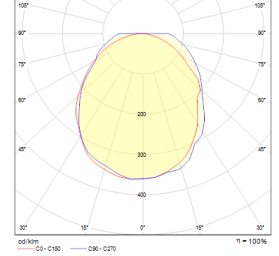

Space IP65

Indoor Lighting - Cove Lighting

Colour Options

TECHNICAL INFORMATION

Housing Extruded Aluminum Profile
Diffuser Extrusion Diffuser
Paint Electrostatic Powder Paint

OPTICAL SPECIFICATIONS

Optics Symmetrical
Light Output Angle 120°
UGR Value UGR ≤ 22
CRI CRI ≥ 80
Color Bin Value Mc Adams ≤ 3

ELECTRICAL

Power (W) 7-14W
Power Factor >0.95
Light Source SMD Mid Power LED
Cabling Halogen-Free
Input Voltage 220-240V AC / 50-60 Hz
LED Driver High Efficiency Constant Current Output
Ambient Temperature -20°C / +50°C
LED Lifetime L80B50 >50.000 Hour

OPTIONAL

- DALI
- Tunable White
- CRI > 90
- Different RAL Color Options
- Class-II Protection Class

- 1-10V DIM
- Emergency Lighting Unit
- 2700K ~ 6500K
- Plug-in Connector
- AC-DC Supply(MBS)

ASSEMBLY

Installation Type Surface Mounted
Mounting Apparatus Metal Bracket

Order Code	W/m	Lm	CCT	CRI	WxLxH (mm)	Kg
08131.05.30.007	7	675	3000	Ra>80	21x515x22	0,25
08131.05.40.007	7	725	4000	Ra>80	21x515x22	0,25
08131.10.30.014	14	1350	3000	Ra>80	21x1015x22	0,40
08131.10.40.014	14	1450	4000	Ra>80	21x1015x22	0,40