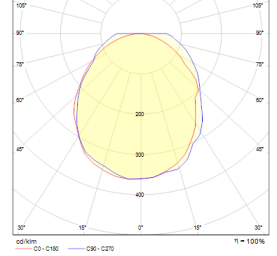

Space IP65

Indoor Lighting - Hidden Lighting

Colour Options

TECHNICAL INFORMATION

Housing Extruded Aluminum Profile
Diffuser Extrusion Diffuser
Paint Electrostatic Powder Paint

OPTICAL SPECIFICATIONS

Optics Symmetrical
Light Output Angle 120°
UGR Value UGR ≤ 22
CRI CRI ≥ 80
Color Bin Value Mc Adams ≤ 3

ELECTRICAL

Power (W) 7-14W
Power Factor >0.95
Light Source SMD Mid Power LED
Cabling Halogen-Free
Input Voltage 220-240V AC / 50-60 Hz
LED Driver High Efficiency Constant Current Output
Ambient Temperature -20°C / +50°C
LED Lifetime L80B50 >50.000 Hour

OPTIONAL

- DALI
- Tunable White
- CRI > 90
- Different RAL Color Options
- Class-II Protection Class

- 1-10V DIM
- Emergency Lighting Unit
- 2700K ~ 6500K
- Plug-in Connector
- AC-DC Supply(MBS)

ASSEMBLY

Installation Type Surface Mounted
Mounting Metal Bracket
Apparatus

Order Code	W/m	Lm	CCT	CRI	WxLxH (mm)	Kg
08131.05.30.007	7	675	3000	Ra>80	21x515x22	0,25
08131.05.40.007	7	725	4000	Ra>80	21x515x22	0,25
08131.10.30.014	14	1350	3000	Ra>80	21x1015x22	0,40
08131.10.40.014	14	1450	4000	Ra>80	21x1015x22	0,40