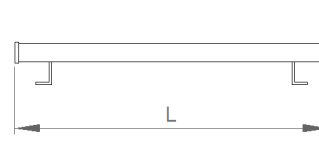

Space IP65

Indoor Lighting - Hidden Lighting

Colour Options

TECHNICAL INFORMATION

Housing Extruded Aluminum Profile
Diffuser Extrusion Diffuser
Paint Electrostatic Powder Paint

OPTICAL SPECIFICATIONS

Optics Symmetrical
Light Output Angle 120°
UGR Value UGR ≤ 22
CRI CRI ≥ 80
Color Bin Value Mc Adams ≤ 3

ELECTRICAL

Power (W) 7-14W
Power Factor >0.95
Light Source SMD Mid Power LED
Cabling Halogen-Free
Input Voltage 220-240V AC / 50-60 Hz
LED Driver High Efficiency Constant Current Output
Ambient Temperature -20°C / +50°C
LED Lifetime L80B50 >50.000 Hour

OPTIONAL

- DALI
- Tunable White
- CRI > 90
- Different RAL Color Options
- Class-II Protection Class

- 1-10V DIM
- Emergency Lighting Unit
- 2700K ~ 6500K
- Plug-in Connector
- AC-DC Supply(MBS)

ASSEMBLY

Installation Type Surface Mounted
Mounting Metal Bracket
Apparatus

Order Code	W/m	Lm	CCT	CRI	WxLxH (mm)	Kg
08131.05.30.007	7	675	3000	Ra>80	21x515x22	0,25
08131.05.40.007	7	725	4000	Ra>80	21x515x22	0,25
08131.10.30.014	14	1350	3000	Ra>80	21x1015x22	0,40
08131.10.40.014	14	1450	4000	Ra>80	21x1015x22	0,40