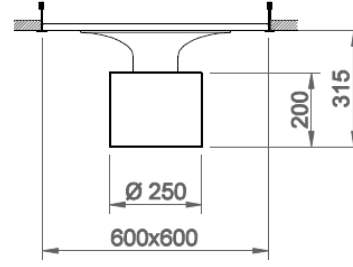

Noon Mini

Indoor Lighting - Recessed Lighting

Order Code	W	Lm	CCT	CRI	WxLxH (mm)	Kg
02137.25.30.017	18	1625	3000	Ra>80	600x600x315	3,0
02137.25.40.018	18	1710	4000	Ra>80	600x600x315	3,0

TECHNICAL INFORMATION

Housing	Aluminum profile with electrostatic coating
Optics	Highly transmissive opal diffuser
LED Lifetime	50.000 hours
L80B50	
Mounting System	Recessed

OPTICAL SPECIFICATIONS

Light Distribution	Symmetrical
Light Output Angle	120°
UGR Value	80
Color Bin Value	Mc Adams < 3
Color Temperature (CCT)	3000K/4000K