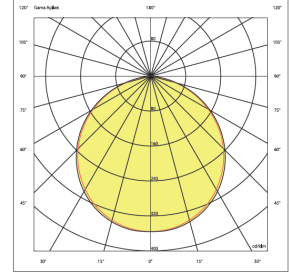

Noon Mini

Indoor Lighting - Recessed Lighting

Order Code	W	Lm	CCT	CRI	WxLxH (mm)	Kg
02137.25.30.017	18	1625	3000	Ra>80	600x600x315	3,0
02137.25.40.018	18	1710	4000	Ra>80	600x600x315	3,0

TECHNICAL INFORMATION

Housing	Aluminum profile with electrostatic coating
Optics	Highly transmissive opal diffuser
LED Lifetime	50.000 hours
L80B50	
Mounting System	Recessed

OPTICAL SPECIFICATIONS

Light Distribution	Symmetrical
Light Output Angle	120°
UGR Value	80
Color Bin Value	Mc Adams < 3
Color Temperature (CCT)	3000K/4000K