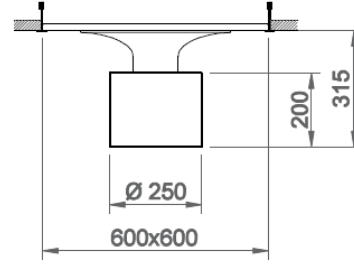

Noon Mini

Indoor Lighting - Recessed Lighting

Order Code	W	Lm	CCT	CRI	WxLxH (mm)	Kg
02137.25.30.017	18	1625	3000	Ra>80	600x600x315	3,0
02137.25.40.018	18	1710	4000	Ra>80	600x600x315	3,0

TECHNICAL INFORMATION

Housing	Aluminum profile with electrostatic coating
Optics	Highly transmissive opal diffuser
LED Lifetime	50.000 hours
L80B50	
Mounting System	Recessed

OPTICAL SPECIFICATIONS

Light Distribution	Symmetrical
Light Output Angle	120°
UGR Value	80
Color Bin Value	Mc Adams < 3
Color Temperature (CCT)	3000K/4000K