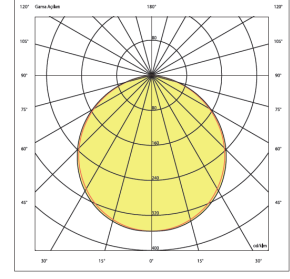

# Noon Midi

Indoor Lighting - Recessed Lighting

Order Code	W	Lm	CCT	CRI	WxLxH (mm)	Kg
02137.45.30.034	35	3158	3000	Ra>80	600x600x215	5,0
02137.45.40.035	35	3325	4000	Ra>80	600x600x215	5,0

## OPTICAL SPECIFICATIONS

<b>Light Distribution</b>	Symmetrical
<b>Light Output Angle</b>	120°
<b>UGR Value</b>	80
<b>Color Bin Value</b>	Mc Adams < 3
<b>Color Temperature (CCT)</b>	3000K/4000K