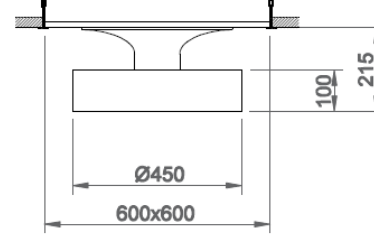

# Noon Midi

Indoor Lighting - Recessed Lighting

Order Code	W	Lm	CCT	CRI	WxLxH (mm)	Kg
02137.45.30.034	35	3158	3000	Ra>80	600x600x215	5,0
02137.45.40.035	35	3325	4000	Ra>80	600x600x215	5,0