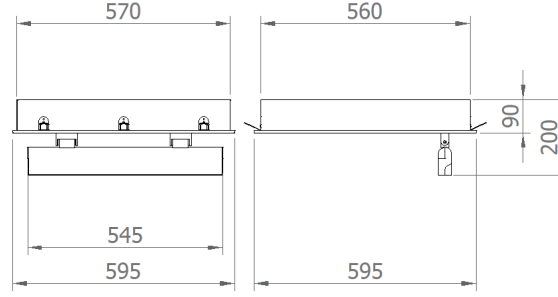

Duet Long

Indoor Lighting - Recessed Lighting

Colour Options

Order Code	W	Lm	CCT	CRI	WxLxH (mm)	Kg
02128.66.30.044	54	4400	3000	Ra>80	595x595x90	5,5
02128.66.40.046	54	4640	4000	Ra>80	595x595x90	5,5

TECHNICAL INFORMATION

Body & Frame	Metal Sheet
Profile Body	Aluminum Extrusion Profile
Diffuser	Endirek Diffuser, Highly transmissive opal diffuser
Reflector	Multiple Matte Black
Paint	Electrostatic Powder Paint

OPTICAL SPECIFICATIONS

Optics	Symmetrical
Light Output Angle	48°
UGR Value	UGR ≤ 22
CRI	CRI ≥ 80
Color Bin Value	Mc Adams ≤ 3

ELECTRICAL

Power (W)	54W
Power Factor	>0.95
Light Source	SMD Mid Power LED
Cabbling	Halogen-Free
Input Voltage	220-240V AC / 50-60 Hz
LED Driver	High Efficiency Constant Current Output
Ambient Temperature	-20°C / +50°C
LED Lifetime L80B50	>50.000 Hour

OPTIONAL

- DALI
- Tunable White
- CRI > 90
- Different RAL Color Options
- Class-I Protection Class
- AC-DC Supply(MBS)
- 1-10V DIM
- Emergency Lighting Unit
- 2700K ~ 6500K
- Plug-in Connector
- PIR Sensor

ASSEMBLY

Installation Type Under Plaster