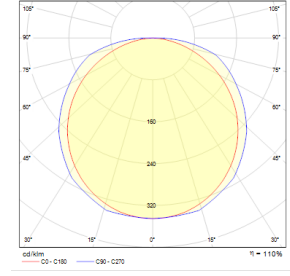

Duet Long

Indoor Lighting - Recessed Lighting

Colour Options

Order Code	W	Lm	CCT	CRI	WxLxH (mm)	Kg
02128.66.30.044	54	4400	3000	Ra>80	595x595x90	5,5
02128.66.40.046	54	4640	4000	Ra>80	595x595x90	5,5

TECHNICAL INFORMATION

Optics	Symmetrical
Light Output Angle	48°
UGR Value	UGR ≤ 22
CRI	CRI ≥ 80
Color Bin Value	Mc Adams ≤ 3

ELECTRICAL

Power (W)	54W
Power Factor	>0.95
Light Source	SMD Mid Power LED
Cabbling	Halogen-Free
Input Voltage	220-240V AC / 50-60 Hz
LED Driver	High Efficiency Constant Current Output
Ambient Temperature	-20°C / +50°C
LED Lifetime L80B50	>50.000 Hour