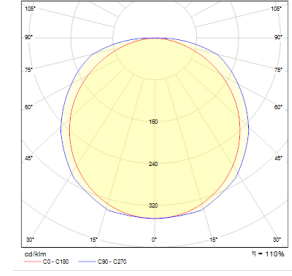

Duet Long

Indoor Lighting - Recessed Lighting

Colour Options

Order Code	W	Lm	CCT	CRI	WxLxH (mm)	Kg
02128.66.30.044	54	4400	3000	Ra>80	595x595x90	5,5
02128.66.40.046	54	4640	4000	Ra>80	595x595x90	5,5

TECHNICAL INFORMATION

Body & Frame	Metal Sheet
Profile Body	Aluminum Extrusion Profile
Diffuser	Endirek Diffuser, Highly transmissive opal diffuser
Reflector	Multiple Matte Black
Paint	Electrostatic Powder Paint

OPTICAL SPECIFICATIONS

Optics	Symmetrical
Light Output Angle	48°
UGR Value	UGR ≤ 22
CRI	CRI ≥ 80
Color Bin Value	Mc Adams ≤ 3

ELECTRICAL

Power (W)	54W
Power Factor	>0.95
Light Source	SMD Mid Power LED
Cabbling	Halogen-Free
Input Voltage	220-240V AC / 50-60 Hz
LED Driver	High Efficiency Constant Current Output
Ambient Temperature	-20°C / +50°C
LED Lifetime L80B50	>50.000 Hour

OPTIONAL

- DALI
- Tunable White
- CRI > 90
- Different RAL Color Options
- Class-I Protection Class
- AC-DC Supply(MBS)
- 1-10V DIM
- Emergency Lighting Unit
- 2700K ~ 6500K
- Plug-in Connector
- PIR Sensor

ASSEMBLY

Installation Type Under Plaster