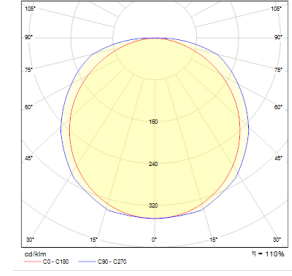

Duet Long

Indoor Lighting - Recessed Lighting

Colour Options

Order Code	W	Lm	CCT	CRI	WxLxH (mm)	Kg
02128.66.30.044	54	4400	3000	Ra>80	595x595x90	5,5
02128.66.40.046	54	4640	4000	Ra>80	595x595x90	5,5

TECHNICAL INFORMATION

Optics	Symmetrical
Light Output Angle	48°
UGR Value	UGR ≤ 22
CRI	CRI ≥ 80
Color Bin Value	Mc Adams ≤ 3

ELECTRICAL

Power (W)	54W
Power Factor	>0.95
Light Source	SMD Mid Power LED
Cabbling	Halogen-Free
Input Voltage	220-240V AC / 50-60 Hz
LED Driver	High Efficiency Constant Current Output
Ambient Temperature	-20°C / +50°C
LED Lifetime L80B50	>50.000 Hour