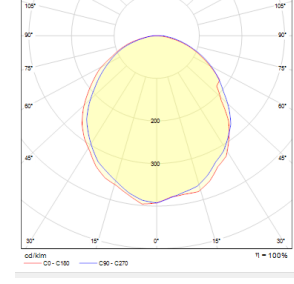

Lightline-046

Indoor Lighting - Linear Lighting

Colour Options

TECHNICAL INFORMATION

Housing	Extruded Aluminum Profile
Side Cover	Aluminum Injection
Diffuser	Highly Transmissive Opal Diffuser
Paint	Electrostatic Powder Paint
Dimensions(mm)	46(W) x 37(H)

OPTICAL SPECIFICATIONS

Optics	Symmetrical
Light Output Angle	120°
UGR Value	UGR ≤ 22
CRI	CRI ≥ 80
Color Bin Value	Mc Adams ≤ 3

ELECTRICAL

Power (W)	16W / meter
Power Factor	>0.95
Light Source	SMD Mid Power LED
Cabling	Halogen-Free
Input Voltage	220-240V AC / 50-60 Hz
LED Driver	High Efficiency External Constant Voltage Output (24VDC)
Ambient Temperature	-20°C / +50°C
LED Lifetime L80B50	>50.000 Hour

OPTIONAL

- DALI	- 1-10V DIM
- Tunable White	- Emergency Lighting Unit
- CRI > 90	- 2700K ~ 6500K
- Different RAL Color Options	- Plug-in Energy Input Connector
- Class-II Protection Class	- AC-DC Supply(MBS)

ASSEMBLY

Installation Type	Under Plaster
Mounting Apparatus	Steel Spring

Order Code	W	Lm	CCT	CRI	L (mm)	Cut-out dimensions (mm)	Kg
02155.45.30.015	16	672	3000	Ra>80	1056	38x1047	1,0
02155.45.40.016	16	708	4000	Ra>80	1056	38x1047	1,0