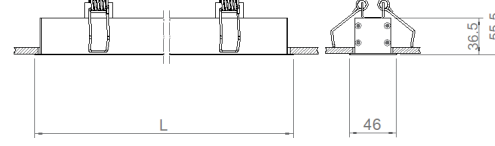

Lightline-046

Indoor Lighting - Linear Lighting

Colour Options

TECHNICAL INFORMATION

Housing	Extruded Aluminum Profile
Side Cover	Aluminum Injection
Diffuser	Highly Transmissive Opal Diffuser
Paint	Electrostatic Powder Paint
Dimensions(mm)	46(W) x 37(H)

OPTICAL SPECIFICATIONS

Optics	Symmetrical
Light Output Angle	120°
UGR Value	UGR ≤ 22
CRI	CRI ≥ 80
Color Bin Value	Mc Adams ≤ 3

ELECTRICAL

Power (W)	16W / meter
Power Factor	>0.95
Light Source	SMD Mid Power LED
Cabling	Halogen-Free
Input Voltage	220-240V AC / 50-60 Hz
LED Driver	High Efficiency External Constant Voltage Output (24VDC)
Ambient Temperature	-20°C / +50°C
LED Lifetime L80B50	>50.000 Hour

ASSEMBLY

Installation Type	Under Plaster
Mounting Apparatus	Steel Spring

Order Code	W	Lm	CCT	CRI	L (mm)	Cut-out dimensions (mm)	Kg
02155.45.30.015	16	672	3000	Ra>80	1056	38x1047	1,0
02155.45.40.016	16	708	4000	Ra>80	1056	38x1047	1,0