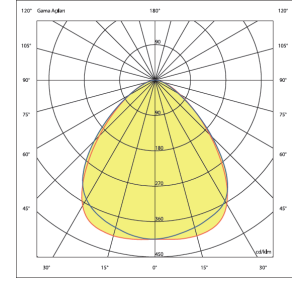

Running Optic Units

Continuous Lighting System - Running

TECHNICAL INFORMATION

OPTICAL SPECIFICATIONS

ELECTRICAL

OPTIONAL

ASSEMBLY

Order Code	W	Lm	CCT	Angle	Kg
72038.15.40.089	65	8900	4000	60	3,1