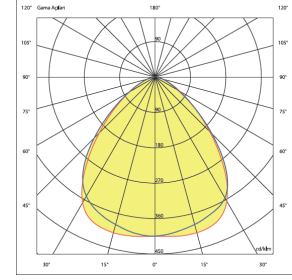

Running Optic Units

Continuous Lighting System - Running

TECHNICAL INFORMATION

OPTICAL SPECIFICATIONS

ELECTRICAL

OPTIONAL

ASSEMBLY

Order Code	W	Lm	CCT	Angle	Kg
72038.15.30.070	53	6635	3000	60	3,1