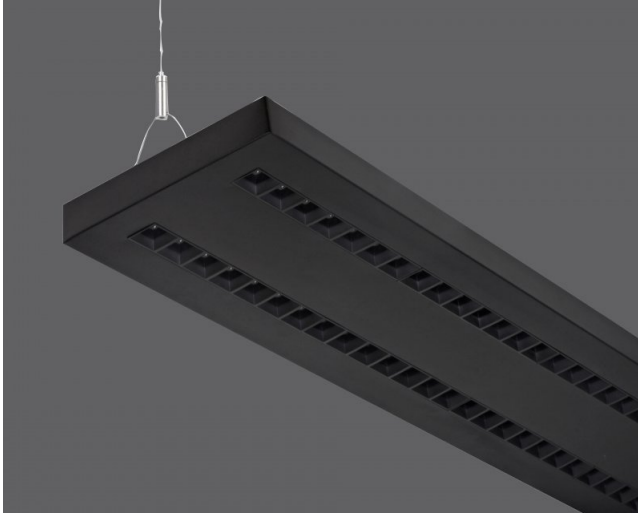

Darkline 1200

Indoor Lighting - Pendant Lighting

Colour Options

TECHNICAL INFORMATION

Housing	Extruded Aluminum Profile
Reflector	Multi Matte Black
Dimensions(mm)	270(W) x 32(H)
Paint	Electrostatic Powder Paint

OPTICAL SPECIFICATIONS

Optics	Symmetrical
Light Output Angle	80°
UGR Value	UGR ≤ 17
CRI	CRI ≥ 80
Color Bin Value	Mc Adams ≤ 3

ELECTRICAL

Power (W)	31W
Power Factor	>0.95
Light Source	SMD Mid Power LED
Cabling	Halogen-Free
Input Voltage	220-240V AC / 50-60 Hz
LED Driver	High Efficiency Constant Current Output
Ambient Temperature	-20°C / +50°C
LED Lifetime L80B50	>50.000 Hour

OPTIONAL

- DALI	- 1-10V DIM
- Tunable White	- Emergency Lighting Unit
- CRI > 90	- 2700K ~ 6500K
- Different RAL Color Options	- Plug-in Connector
- Class-II Protection Class	- AC-DC Supply(MBS)
- Bright / Silver Color Optical Reflector	