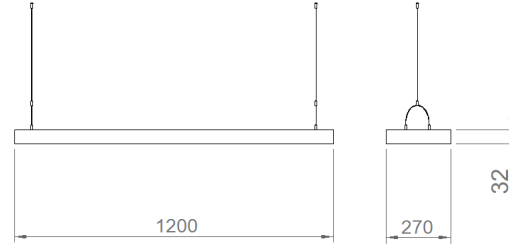

Darkline 1200

Indoor Lighting - Pendant Lighting

Colour Options

TECHNICAL INFORMATION

Housing	Extruded Aluminum Profile
Reflector	Multi Matte Black
Dimensions(mm)	270(W) x 32(H)
Paint	Electrostatic Powder Paint

OPTICAL SPECIFICATIONS

Optics	Symmetrical
Light Output Angle	80°
UGR Value	UGR ≤ 17
CRI	CRI ≥ 80
Color Bin Value	Mc Adams ≤ 3

ELECTRICAL

Power (W)	31W
Power Factor	>0.95
Light Source	SMD Mid Power LED
Cabling	Halogen-Free
Input Voltage	220-240V AC / 50-60 Hz
LED Driver	High Efficiency Constant Current Output
Ambient Temperature	-20°C / +50°C
LED Lifetime L80B50	>50.000 Hour

OPTIONAL

- DALI	- 1-10V DIM
- Tunable White	- Emergency Lighting Unit
- CRI > 90	- 2700K ~ 6500K
- Different RAL Color Options	- Plug-in Connector
- Class-II Protection Class	- AC-DC Supply(MBS)
- Bright / Silver Color Optical Reflector	

ASSEMBLY

Installation Type	Pendant
Mounting Apparatus	Height Adjustable Steel Wire

Order Code	W	Lm	Angle	CCT	CRI	L (mm)	Kg
02173.31.30.034	31	3800	80°	3000	Ra>80	1200	5,3