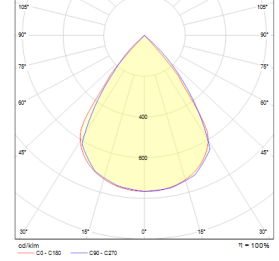

Darkline 1200

Indoor Lighting - Pendant Lighting

Colour Options

TECHNICAL INFORMATION

Housing	Extruded Aluminum Profile
Reflector	Multi Matte Black
Dimensions(mm)	270(W) x 32(H)
Paint	Electrostatic Powder Paint

OPTICAL SPECIFICATIONS

Optics	Symmetrical
Light Output Angle	80°
UGR Value	UGR ≤ 17
CRI	CRI ≥ 80
Color Bin Value	Mc Adams ≤ 3

ELECTRICAL

Power (W)	31W
Power Factor	>0.95
Light Source	SMD Mid Power LED
Cabling	Halogen-Free
Input Voltage	220-240V AC / 50-60 Hz
LED Driver	High Efficiency Constant Current Output
Ambient Temperature	-20°C / +50°C
LED Lifetime L80B50	>50.000 Hour

OPTIONAL

- DALI	- 1-10V DIM
- Tunable White	- Emergency Lighting Unit
- CRI > 90	- 2700K ~ 6500K
- Different RAL Color Options	- Plug-in Connector
- Class-II Protection Class	- AC-DC Supply(MBS)
- Bright / Silver Color Optical Reflector	

ASSEMBLY

Installation Type	Pendant
Mounting Apparatus	Height Adjustable Steel Wire

Order Code	W	Lm	Angle	CCT	CRI	L (mm)	Kg
02173.31.30.034	31	3800	80°	3000	Ra>80	1200	5,3