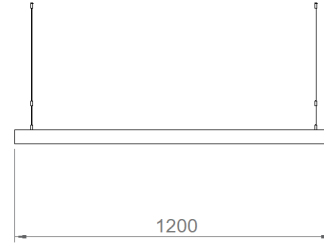

Darkline 1200

Indoor Lighting - Pendant Lighting

Colour Options

TECHNICAL INFORMATION

Housing	Extruded Aluminum Profile
Reflector	Multi Matte Black
Dimensions(mm)	270(W) x 32(H)
Paint	Electrostatic Powder Paint

OPTICAL SPECIFICATIONS

Optics	Symmetrical
Light Output Angle	80°
UGR Value	UGR ≤ 17
CRI	CRI ≥ 80
Color Bin Value	Mc Adams ≤ 3

ELECTRICAL

Power (W)	31W
Power Factor	>0.95
Light Source	SMD Mid Power LED
Cabling	Halogen-Free
Input Voltage	220-240V AC / 50-60 Hz
LED Driver	High Efficiency Constant Current Output
Ambient Temperature	-20°C / +50°C
LED Lifetime L80B50	>50.000 Hour

OPTIONAL

- DALI	- 1-10V DIM
- Tunable White	- Emergency Lighting Unit
- CRI > 90	- 2700K ~ 6500K
- Different RAL Color Options	- Plug-in Connector
- Class-II Protection Class	- AC-DC Supply(MBS)
- Bright / Silver Color Optical Reflector	

ASSEMBLY

Installation Type	Pendant
Mounting Apparatus	Height Adjustable Steel Wire

Order Code	W	Lm	Angle	CCT	CRI	L (mm)	Kg
02173.31.30.034	31	3800	80°	3000	Ra>80	1200	5,3
02173.31.40.036	31	4000	80°	4000	Ra>80	1200	5,3