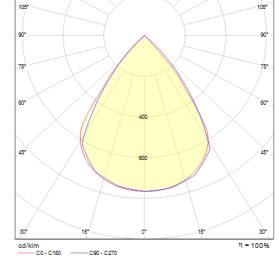

Darkline 1200

Indoor Lighting - Pendant Lighting

Colour Options

TECHNICAL INFORMATION

Housing	Extruded Aluminum Profile
Reflector	Multi Matte Black
Dimensions(mm)	270(W) x 32(H)
Paint	Electrostatic Powder Paint

OPTICAL SPECIFICATIONS

Optics	Symmetrical
Light Output Angle	80°
UGR Value	UGR ≤ 17
CRI	CRI ≥ 80
Color Bin Value	Mc Adams ≤ 3

ELECTRICAL

Power (W)	31W
Power Factor	>0.95
Light Source	SMD Mid Power LED
Cabling	Halogen-Free
Input Voltage	220-240V AC / 50-60 Hz
LED Driver	High Efficiency Constant Current Output
Ambient Temperature	-20°C / +50°C
LED Lifetime L80B50	>50.000 Hour

OPTIONAL

- DALI	- 1-10V DIM
- Tunable White	- Emergency Lighting Unit
- CRI > 90	- 2700K ~ 6500K
- Different RAL Color Options	- Plug-in Connector
- Class-II Protection Class	- AC-DC Supply(MBS)
- Bright / Silver Color Optical Reflector	

ASSEMBLY

Installation Type	Pendant
Mounting Apparatus	Height Adjustable Steel Wire

Order Code	W	Lm	Angle	CCT	CRI	L (mm)	Kg
02173.31.30.034	31	3800	80°	3000	Ra>80	1200	5,3
02173.31.40.036	31	4000	80°	4000	Ra>80	1200	5,3