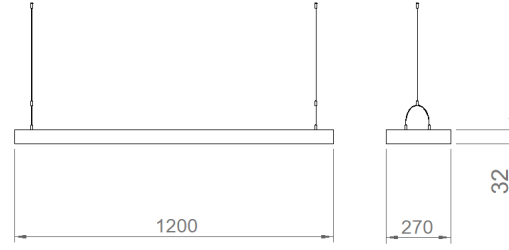

Darkline 1200

Indoor Lighting - Pendant Lighting

Colour Options

Order Code	W	Lm	Angle	CCT	CRI	L (mm)	Kg
02173.31.30.034	31	3800	80°	3000	Ra>80	1200	5,3
02173.31.40.036	31	4000	80°	4000	Ra>80	1200	5,3

TECHNICAL INFORMATION

Housing	Extruded Aluminum Profile
Reflector	Multi Matte Black
Dimensions(mm)	270(W) x 32(H)
Paint	Electrostatic Powder Paint

OPTICAL SPECIFICATIONS

Optics	Symmetrical
Light Output Angle	80°
UGR Value	UGR ≤ 17
CRI	CRI ≥ 80
Color Bin Value	Mc Adams ≤ 3