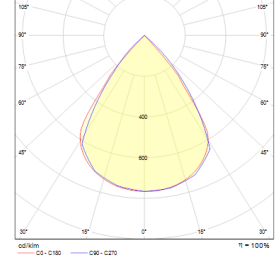

Darkline 1200

Indoor Lighting - Pendant Lighting

Colour Options

Order Code	W	Lm	Angle	CCT	CRI	L (mm)	Kg
02173.31.30.034	31	3800	80°	3000	Ra>80	1200	5,3
02173.31.40.036	31	4000	80°	4000	Ra>80	1200	5,3

TECHNICAL INFORMATION

Housing	Extruded Aluminum Profile
Reflector	Multi Matte Black
Dimensions(mm)	270(W) x 32(H)
Paint	Electrostatic Powder Paint

OPTICAL SPECIFICATIONS

Optics	Symmetrical
Light Output Angle	80°
UGR Value	UGR ≤ 17
CRI	CRI ≥ 80
Color Bin Value	Mc Adams ≤ 3