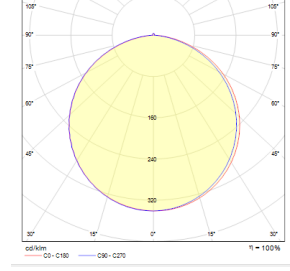

Order Code	W	Lm	CCT	CRI	L (mm)	Kg
03137.31.40.033	31	3300	4000	Ra>80	1200	4,2