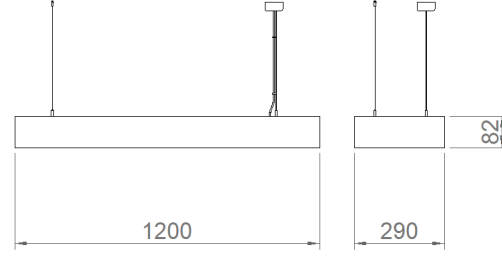

Order Code	W	Lm	CCT	CRI	L (mm)	Kg
03137.31.40.033	31	3300	4000	Ra>80	1200	4,2