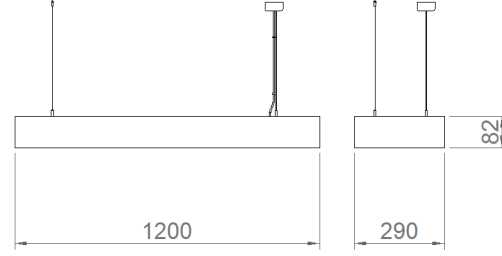

Order Code	W	Lm	CCT	CRI	L (mm)	Kg
03137.31.30.032	31	3200	3000	Ra>80	1200	4,2
03137.31.40.033	31	3300	4000	Ra>80	1200	4,2