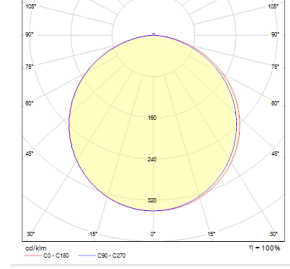

Order Code	W	Lm	CCT	CRI	L (mm)	Kg
03137.31.30.032	31	3200	3000	Ra>80	1200	4,2
03137.31.40.033	31	3300	4000	Ra>80	1200	4,2