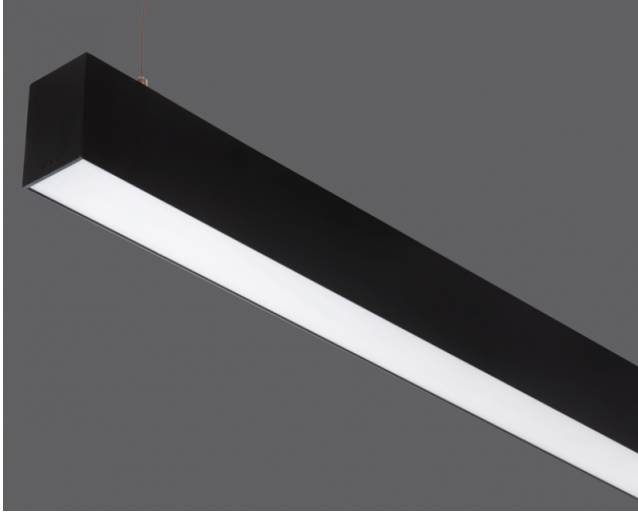

Lightline MC-058

Indoor Lighting - Linear Lighting, Surface Mounted Lighting

Colour Options

TECHNICAL INFORMATION

Housing	Extruded Aluminum Profile
Side Cover	Aluminum Injection
Diffuser	Microprismatic Lens
Paint	Electrostatic Powder Paint
Dimensions(mm)	58(W) x 82(H)

OPTICAL SPECIFICATIONS

Optics	Symmetrical
Light Output Angle	120°
UGR Value	UGR ≤ 22
CRI	CRI ≥ 80
Color Bin Value	Mc Adams ≤ 3

ELECTRICAL

Power (W)	15-62W
Power Factor	>0.95
Light Source	SMD Mid Power LED
Cabling	Halogen-Free
Input Voltage	220-240V AC / 50-60 Hz
LED Driver	High Efficiency Constant Current Output
Ambient Temperature	-20°C / +50°C
LED Lifetime L80B50	>50.000 Hour

OPTIONAL

- DALI	- 1-10V DIM
- Tunable White	- Emergency Lighting Unit
- CRI > 90	- 2700K ~ 6500K
- Different RAL Color Options	- Plug-in Energy Input Connector
- Class-II Protection Class	- AC-DC Supply(MBS)