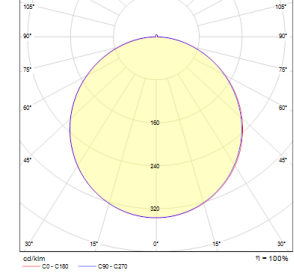

Order Code	W	Lm	CCT	CRI	L (mm)	Kg
01180.57.30.015	15	1300	3000	Ra>80	575	1,3
01180.57.40.016	15	1360	4000	Ra>80	575	1,3
01180.57.30.021	21	1730	3000	Ra>80	575	1,3
01180.57.40.022	21	1770	4000	Ra>80	575	1,3
01180.57.30.023	22	1850	3000	Ra>80	855	2,0
01180.57.40.024	22	1940	4000	Ra>80	855	2,0
01180.57.30.032	31	3030	3000	Ra>80	855	2,0
01180.57.40.033	31	3410	4000	Ra>80	855	2,0
01180.57.30.031	29	2160	3000	Ra>80	1135	2,7
01180.57.40.032	29	2270	4000	Ra>80	1135	2,7
01180.57.30.043	42	3890	3000	Ra>80	1135	2,7
01180.57.40.044	42	4090	4000	Ra>80	1135	2,7
01180.57.30.038	36	3710	3000	Ra>80	1415	3,2
01180.57.40.039	36	3960	4000	Ra>80	1415	3,2
01180.57.30.053	52	5050	3000	Ra>80	1415	3,2
01180.57.40.055	52	5720	4000	Ra>80	1415	3,2
01180.57.30.046	43	4460	3000	Ra>80	1695	3,7
01180.57.40.048	43	4840	4000	Ra>80	1695	3,7
01180.57.30.064	62	6050	3000	Ra>80	1695	3,7
01180.57.40.066	62	6850	4000	Ra>80	1695	3,7