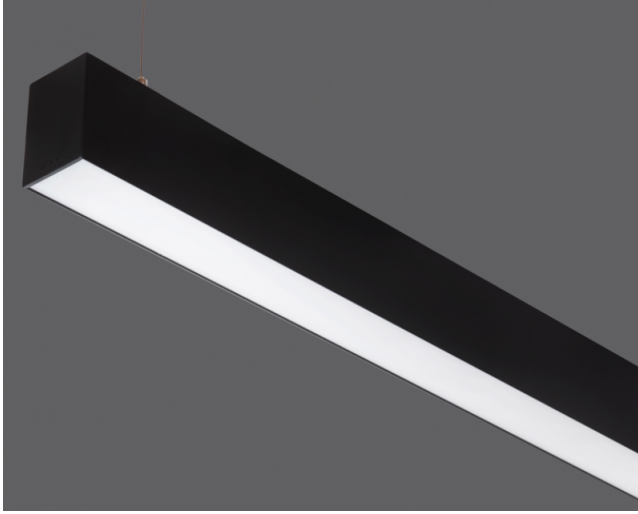

Lightline MC-058

Indoor Lighting - Pendant Lighting, Linear Lighting, Surface Mounted Lighting

Colour Options

Ral 9016

Ral 9006

Ral 9005

TECHNICAL INFORMATION

Housing	Extruded Aluminum Profile
Side Cover	Aluminum Injection
Diffuser	Microprismatic Lens
Paint	Electrostatic Powder Paint
Dimensions(mm)	58(W) x 82(H)

OPTICAL SPECIFICATIONS

Optics	Symmetrical
Light Output Angle	120°
UGR Value	UGR ≤ 22
CRI	CRI ≥ 80
Color Bin Value	Mc Adams ≤ 3

ELECTRICAL

Power (W)	15-62W
Power Factor	>0.95
Light Source	SMD Mid Power LED
Cabling	Halogen-Free
Input Voltage	220-240V AC / 50-60 Hz
LED Driver	High Efficiency Constant Current Output
Ambient Temperature	-20°C / +50°C
LED Lifetime L80B50	>50.000 Hour

OPTIONAL

- DALI	- 1-10V DIM
- Tunable White	- Emergency Lighting Unit
- CRI > 90	- 2700K ~ 6500K
- Different RAL Color Options	- Plug-in Energy Input Connector
- Class-II Protection Class	- AC-DC Supply(MBS)