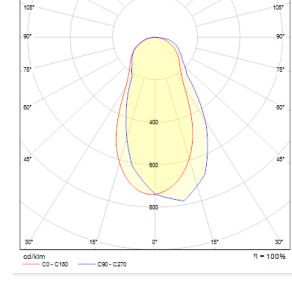

Duet Short

Indoor Lighting - Recessed Lighting

Colour Options

Order Code	W	Lm	CCT	CRI	WxLxH (mm)	Kg	Cut-out dimensi (mm)
02128.66.30.029	50	3970	3000	Ra>80	595x595x90	5.5	575x575
02128.66.40.030	50	4780	4000	Ra>80	595x595x90	5.5	575x575

Optics	Symmetrical
Optics	48°
Light Output Angle	48°(Spot) - 54°(General)
UGR Value	UGR ≤ 22
CRI	CRI ≥ 80
Color Bin Value	Mc Adams ≤ 3

ELECTRICAL

Power (W)	50W
Power Factor	>0.95
Light Source	SMD Mid Power LED
Cabbling	Halogen-Free
Input Voltage	220-240V AC / 50-60 Hz
LED Driver	High Efficiency Constant Current Output
Ambient Temperature	-20°C / +50°C
LED Lifetime L80B50	>50.000 Hour