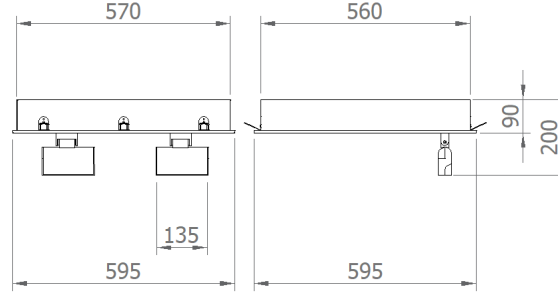

Duet Short

Indoor Lighting - Recessed Lighting

Colour Options

Order Code	W	Lm	CCT	CRI	WxLxH (mm)	Kg	Cut-out dimensi (mm)
02128.66.30.029	50	3970	3000	Ra>80	595x595x90	5.5	575x575
02128.66.40.030	50	4780	4000	Ra>80	595x595x90	5.5	575x575

Optics	Symmetrical
Optics	48°
Light Output Angle	48°(Spot) - 54°(General)
UGR Value	UGR ≤ 22
CRI	CRI ≥ 80
Color Bin Value	Mc Adams ≤ 3

ELECTRICAL

Power (W)	50W
Power Factor	>0.95
Light Source	SMD Mid Power LED
Cabling	Halogen-Free
Input Voltage	220-240V AC / 50-60 Hz
LED Driver	High Efficiency Constant Current Output
Ambient Temperature	-20°C / +50°C
LED Lifetime L80B50	>50.000 Hour