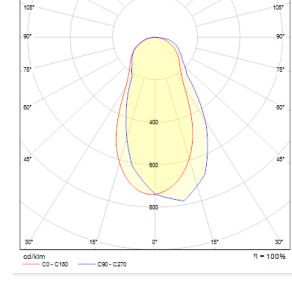

Duet Short

Indoor Lighting - Recessed Lighting

Colour Options

Order Code	W	Lm	CCT	CRI	WxLxH (mm)	Kg	Cut-out dimensi (mm)
02128.66.30.029	50	3970	3000	Ra>80	595x595x90	5.5	575x575
02128.66.40.030	50	4780	4000	Ra>80	595x595x90	5.5	575x575

Optics	Symmetrical
Optics	48°
Light Output Angle	48°(Spot) - 54°(General)
UGR Value	UGR ≤ 22
CRI	CRI ≥ 80
Color Bin Value	Mc Adams ≤ 3

ELECTRICAL

Power (W)	50W
Power Factor	>0.95
Light Source	SMD Mid Power LED
Cabling	Halogen-Free
Input Voltage	220-240V AC / 50-60 Hz
LED Driver	High Efficiency Constant Current Output
Ambient Temperature	-20°C / +50°C
LED Lifetime L80B50	>50.000 Hour