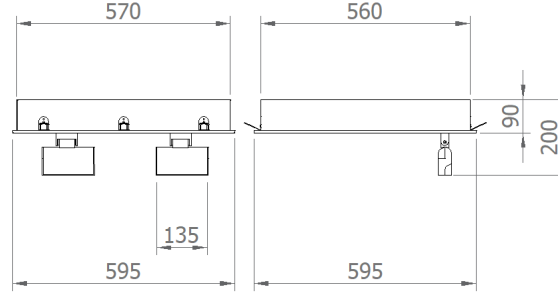

Duet Short

Indoor Lighting - Recessed Lighting

Colour Options

Order Code	W	Lm	CCT	CRI	WxLxH (mm)	Kg	Cut-out dimensi (mm)
02128.66.30.029	50	3970	3000	Ra>80	595x595x90	5.5	575x575
02128.66.40.030	50	4780	4000	Ra>80	595x595x90	5.5	575x575

Optics	Symmetrical
Optics	48°
Light Output Angle	48°(Spot) - 54°(General)
UGR Value	UGR ≤ 22
CRI	CRI ≥ 80
Color Bin Value	Mc Adams ≤ 3

ELECTRICAL

Power (W)	50W
Power Factor	>0.95
Light Source	SMD Mid Power LED
Cabbling	Halogen-Free
Input Voltage	220-240V AC / 50-60 Hz
LED Driver	High Efficiency Constant Current Output
Ambient Temperature	-20°C / +50°C
LED Lifetime L80B50	>50.000 Hour