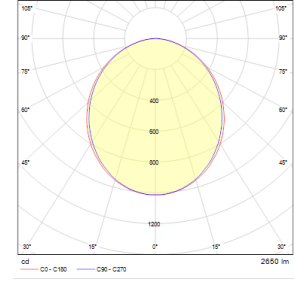

Rest-SQ

Acoustic Lighting - STILL Series

Order Code	W	Lm	CCT	CRI	WxLxH (mm)	Kg
01183.11.30.031	29	2675	3000	Ra>80	1313x1200x190	14,0
01183.11.40.032	29	2875	4000	Ra>80	1313x1200x190	14,0

TECHNICAL INFORMATION

Housing	Extruded Aluminum Profile + Metal Carrier
Diffuser	High Transmission Opal Diffuser
Accessories	Acoustic Panel
Paint	Electrostatic Powder Paint

OPTICAL SPECIFICATIONS

Light Distribution	Symmetrical
Light Output Angle	120°
UGR Value	UGR ≤ 19
CRI	CRI ≥ 80
Color Bin Value	Mc Adams ≤ 3