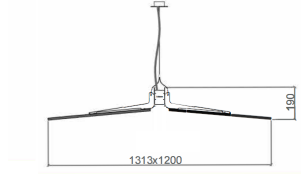

Rest-SQ

Acoustic Lighting - STILL Series

Order Code	W	Lm	CCT	CRI	WxLxH (mm)	Kg
01183.11.30.031	29	2675	3000	Ra>80	1313x1200x190	14,0
01183.11.40.032	29	2875	4000	Ra>80	1313x1200x190	14,0

TECHNICAL INFORMATION

Housing	Extruded Aluminum Profile + Metal Carrier
Diffuser	High Transmission Opal Diffuser
Accessories	Acoustic Panel
Paint	Electrostatic Powder Paint

OPTICAL SPECIFICATIONS

Light Distribution	Symmetrical
Light Output Angle	120°
UGR Value	UGR ≤ 19
CRI	CRI ≥ 80
Color Bin Value	Mc Adams ≤ 3