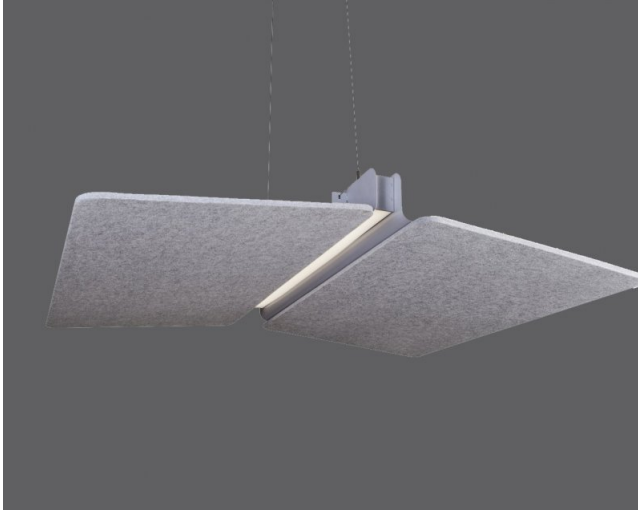

Rest-SQ

Acoustic Lighting - STILL Series

Order Code	W	Lm	CCT	CRI	WxLxH (mm)	Kg
01183.11.30.031	29	2675	3000	Ra>80	1313x1200x190	14,0
01183.11.40.032	29	2875	4000	Ra>80	1313x1200x190	14,0

TECHNICAL INFORMATION

Housing	Extruded Aluminum Profile + Metal Carrier
Diffuser	High Transmission Opal Diffuser
Accessories	Acoustic Panel
Paint	Electrostatic Powder Paint

OPTICAL SPECIFICATIONS

Light Distribution	Symmetrical
Light Output Angle	120°
UGR Value	UGR ≤ 19
CRI	CRI ≥ 80
Color Bin Value	Mc Adams ≤ 3

OPTIONAL

DALI

ASSEMBLY

Installation Type Surface Mounted, Pendant