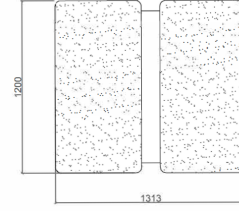

Rest-SQ

Acoustic Lighting - STILL Series

Order Code	W	Lm	CCT	CRI	WxLxH (mm)	Kg
01183.11.30.031	29	2675	3000	Ra>80	1313x1200x190	14,0
01183.11.40.032	29	2875	4000	Ra>80	1313x1200x190	14,0

TECHNICAL INFORMATION

Housing	Extruded Aluminum Profile + Metal Carrier
Diffuser	High Transmission Opal Diffuser
Accessories	Acoustic Panel
Paint	Electrostatic Powder Paint

OPTICAL SPECIFICATIONS

Light Distribution	Symmetrical
Light Output Angle	120°
UGR Value	UGR ≤ 19
CRI	CRI ≥ 80
Color Bin Value	Mc Adams ≤ 3