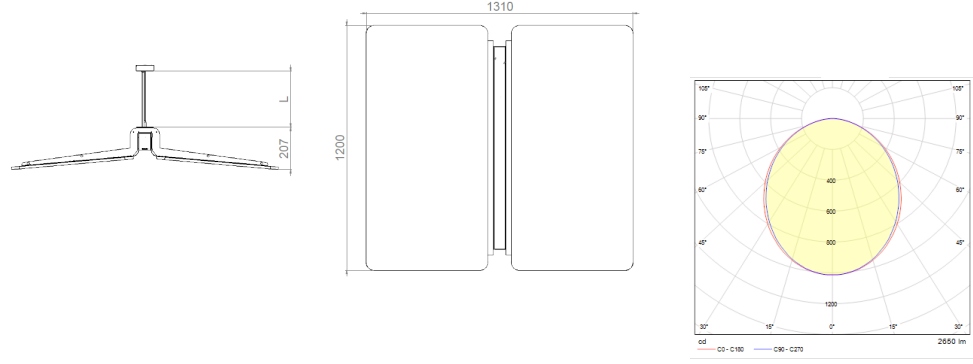

Rest-SQ

Acoustic Lighting - STILL Series

Order Code	W	Lm	CCT	CRI	WxLxH (mm)	Kg
01183.11.30.031	29	2675	3000	Ra>80	1313x1200x190	14,0
01183.11.40.032	29	2875	4000	Ra>80	1313x1200x190	14,0

TECHNICAL INFORMATION

Housing	Extruded Aluminum Profile + Metal Carrier
Diffuser	High Transmission Opal Diffuser
Accessories	Acoustic Panel
Paint	Electrostatic Powder Paint

OPTICAL SPECIFICATIONS

Light Distribution	Symmetrical
Light Output Angle	120°
UGR Value	UGR ≤ 19
CRI	CRI ≥ 80
Color Bin Value	Mc Adams ≤ 3