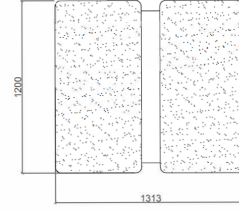

Rest-SQ

Acoustic Lighting - STILL Series

Order Code	W	Lm	CCT	CRI	WxLxH (mm)	Kg
01183.11.30.031	29	2675	3000	Ra>80	1313x1200x190	14,0
01183.11.40.032	29	2875	4000	Ra>80	1313x1200x190	14,0

TECHNICAL INFORMATION

Housing	Extruded Aluminum Profile + Metal Carrier
Diffuser	High Transmission Opal Diffuser
Accessories	Acoustic Panel
Paint	Electrostatic Powder Paint

OPTICAL SPECIFICATIONS

Light Distribution	Symmetrical
Light Output Angle	120°
UGR Value	UGR ≤ 19
CRI	CRI ≥ 80
Color Bin Value	Mc Adams ≤ 3