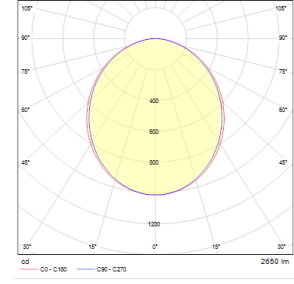

Rest-SQ

Acoustic Lighting - STILL Series

Order Code	W	Lm	CCT	CRI	WxLxH (mm)	Kg
01183.11.30.031	29	2675	3000	Ra>80	1313x1200x190	14,0
01183.11.40.032	29	2875	4000	Ra>80	1313x1200x190	14,0

TECHNICAL INFORMATION

Housing	Extruded Aluminum Profile + Metal Carrier
Diffuser	High Transmission Opal Diffuser
Accessories	Acoustic Panel
Paint	Electrostatic Powder Paint

OPTICAL SPECIFICATIONS

Light Distribution	Symmetrical
Light Output Angle	120°
UGR Value	UGR ≤ 19
CRI	CRI ≥ 80
Color Bin Value	Mc Adams ≤ 3