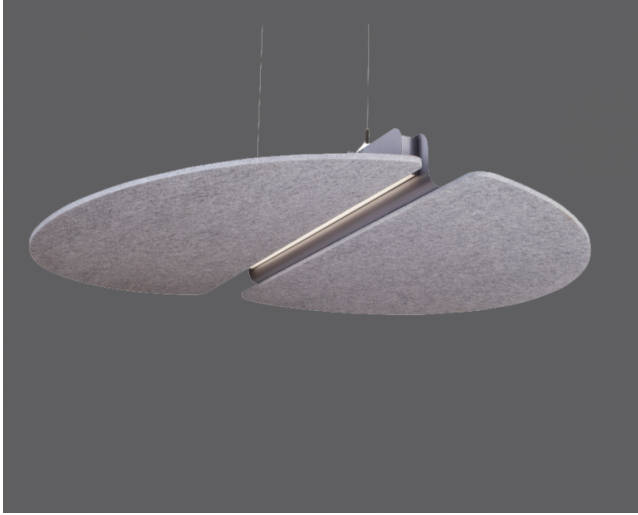

Rest-R

Acoustic Lighting - STILL Series

Order Code	W	Lm	CCT	CRI	WxLxH (mm)	Kg
------------	---	----	-----	-----	------------	----

TECHNICAL INFORMATION

Housing	Extruded Aluminum Profile + Metal Carrier
Diffuser	High Transmission Opal Diffuser
Accessories	Acoustic Panel
Paint	Electrostatic Powder Painted

OPTICAL SPECIFICATIONS

Light Distribution	Symmetrical
Light Output Angle	120°
UGR Value	UGR ≤ 19
CRI	CRI ≥ 80
Color Bin Value	Mc Adams ≤ 3

ELECTRICAL

Power (W)	29W
Power Factor	>0.95
Light Source	SMD Mid Power LED
Cabling	Halogen-Free
Input Voltage	220-240V AC / 50-60 Hz
LED Driver	High Efficiency Constant Current Output
Ambient Temperature	-20°C / +50°C
LED Lifetime L80B50	>50.000 Hour

OPTIONAL

DALI

ASSEMBLY

Installation Type Surface Mounted, Pendant