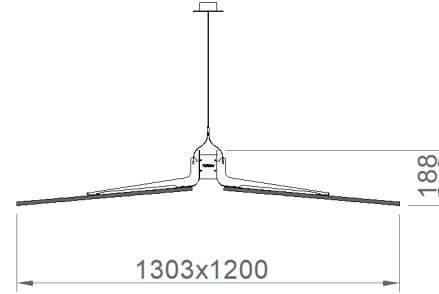

Rest-R

Acoustic Lighting - STILL Series

Order Code	W	Lm	CCT	CRI	WxLxH (mm)	Kg
------------	---	----	-----	-----	------------	----

TECHNICAL INFORMATION

Housing	Extruded Aluminum Profile + Metal Carrier
Diffuser	High Transmission Opal Diffuser
Accessories	Acoustic Panel
Paint	Electrostatic Powder Painted

OPTICAL SPECIFICATIONS

Light Distribution	Symmetrical
Light Output Angle	120°
UGR Value	UGR ≤ 19
CRI	CRI ≥ 80
Color Bin Value	Mc Adams ≤ 3

ELECTRICAL

Power (W)	29W
Power Factor	>0.95
Light Source	SMD Mid Power LED
Cabling	Halogen-Free
Input Voltage	220-240V AC / 50-60 Hz
LED Driver	High Efficiency Constant Current Output
Ambient Temperature	-20°C / +50°C
LED Lifetime L80B50	>50.000 Hour

OPTIONAL

DALI

ASSEMBLY

Installation Type Surface Mounted, Pendant