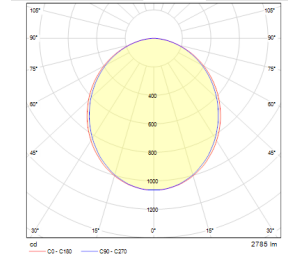

Rest-R

Acoustic Lighting - STILL Series