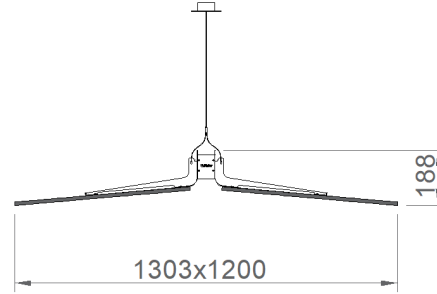

Rest-R

Acoustic Lighting - STILL Series