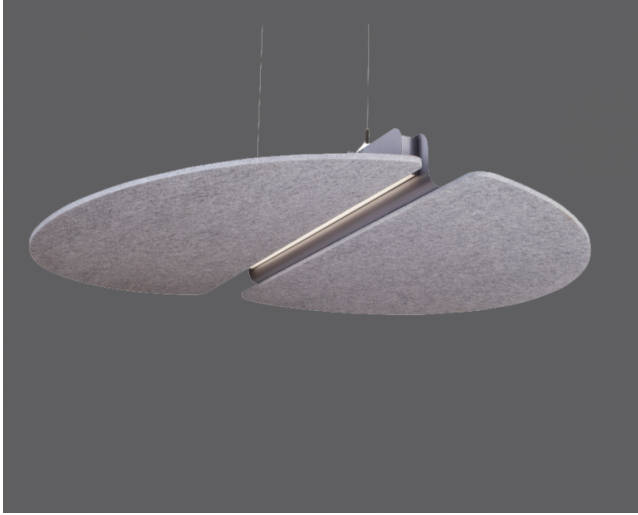

# Rest-R

Acoustic Lighting - STILL Series

## TECHNICAL INFORMATION

<b>Housing</b>	Extruded Aluminum Profile + Metal Carrier
<b>Diffuser</b>	High Transmission Opal Diffuser
<b>Accessories</b>	Acoustic Panel
<b>Paint</b>	Electrostatic Powder Painted

## OPTICAL SPECIFICATIONS

<b>Light Distribution</b>	Symmetrical
<b>Light Output Angle</b>	120°
<b>UGR Value</b>	UGR ≤ 19
<b>CRI</b>	CRI ≥ 80
<b>Color Bin Value</b>	Mc Adams ≤ 3