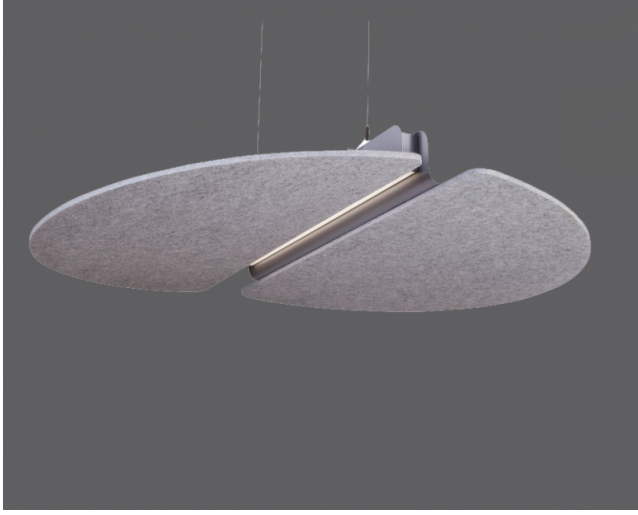

# Rest-R

Acoustic Lighting - STILL Series

## TECHNICAL INFORMATION

<b>Housing</b>	Extruded Aluminum Profile + Metal Carrier
<b>Diffuser</b>	High Transmission Opal Diffuser
<b>Accessories</b>	Acoustic Panel
<b>Paint</b>	Electrostatic Powder Painted