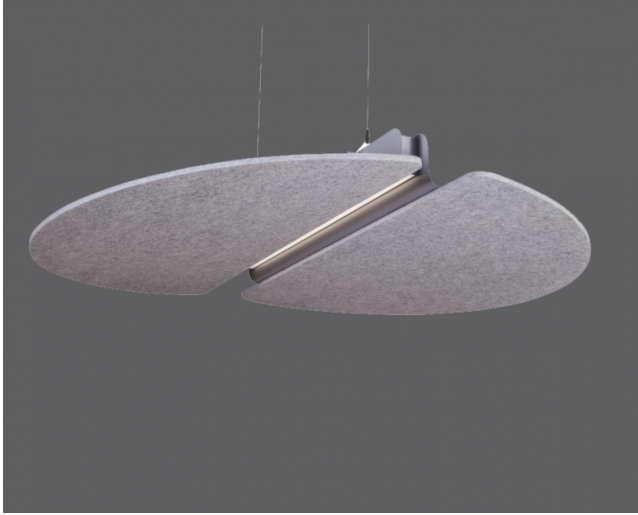

Rest-R

Acoustic Lighting - STILL Series

Order Code	W	Lm	CCT	CRI	WxLxH (mm)	Kg
01183.12.30.026	31	2675	3000	Ra>80	1303x1200x188	14,0
01183.12.40.026	31	2785	4000	Ra>80	1303x1200x188	14,0

TECHNICAL INFORMATION

Housing	Extruded Aluminum Profile + Metal Carrier
Diffuser	High Transmission Opal Diffuser
Accessories	Acoustic Panel
Paint	Electrostatic Powder Painted

OPTICAL SPECIFICATIONS

Light Distribution	Symmetrical
Light Output Angle	120°
UGR Value	UGR ≤ 19
CRI	CRI ≥ 80
Color Bin Value	Mc Adams ≤ 3

OPTIONAL

DALI

ASSEMBLY

Installation Type Surface Mounted, Pendant