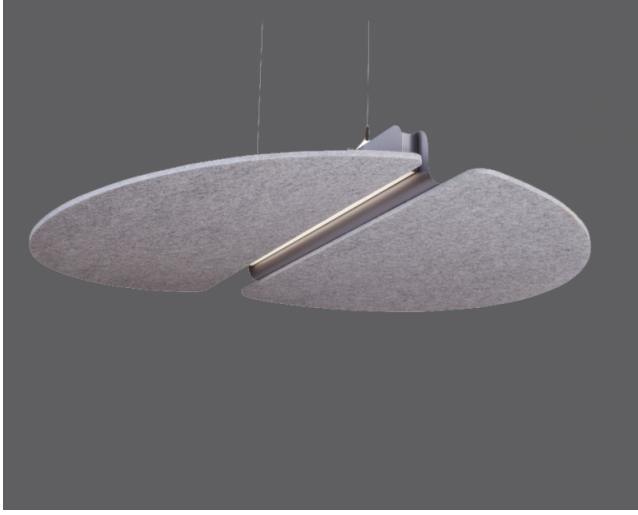

Rest-R

Acoustic Lighting - STILL Series

TECHNICAL INFORMATION

Housing	Extruded Aluminum Profile + Metal Carrier
Diffuser	High Transmission Opal Diffuser
Accessories	Acoustic Panel
Paint	Electrostatic Powder Painted

OPTICAL SPECIFICATIONS

Light Distribution	Symmetrical
Light Output Angle	120°
UGR Value	UGR ≤ 19
CRI	CRI ≥ 80
Color Bin Value	Mc Adams ≤ 3

ELECTRICAL

Power (W)	29W
Power Factor	>0.95
Light Source	SMD Mid Power LED
Cabling	Halogen-Free
Input Voltage	220-240V AC / 50-60 Hz
LED Driver	High Efficiency Constant Current Output
Ambient Temperature	-20°C / +50°C
LED Lifetime L80B50	>50.000 Hour

OPTIONAL

DALI

ASSEMBLY

Installation Type Surface Mounted, Pendant

Order Code	W	Lm	CCT	CRI	WxLxH (mm)	Kg
01183.12.30.031	29	2675	3000	Ra>80	1303x1200x188	14,0
01183.12.40.032	29	2785	4000	Ra>80	1303x1200x188	14,0