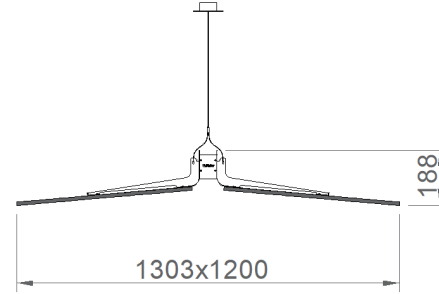

Rest-R

Acoustic Lighting - STILL Series