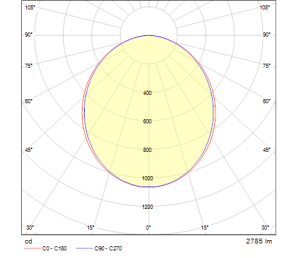

Rest-R

Acoustic Lighting - STILL Series