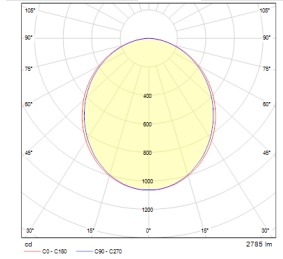

Rest-R

Acoustic Lighting - STILL Series