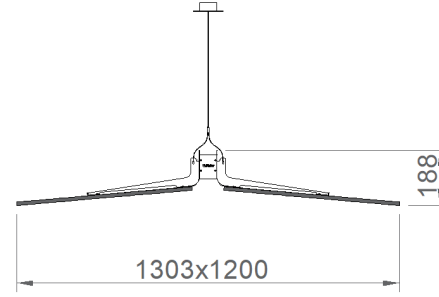

Rest-R

Acoustic Lighting - STILL Series