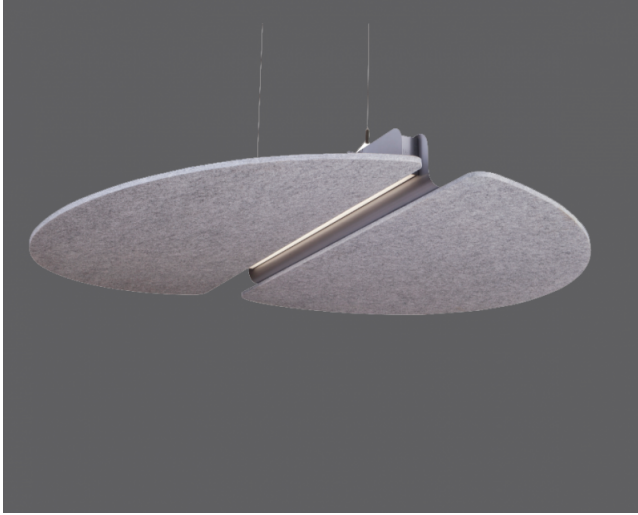

Rest-R

Acoustic Lighting - STILL Series

TECHNICAL INFORMATION

Housing	Extruded Aluminum Profile + Metal Carrier
Diffuser	High Transmission Opal Diffuser
Accessories	Acoustic Panel
Paint	Electrostatic Powder Painted

OPTICAL SPECIFICATIONS

Light Distribution	Symmetrical
Light Output Angle	120°
UGR Value	UGR ≤ 19
CRI	CRI ≥ 80
Color Bin Value	Mc Adams ≤ 3

ELECTRICAL

Power (W)	29W
Power Factor	>0.95
Light Source	SMD Mid Power LED
Cabling	Halogen-Free
Input Voltage	220-240V AC / 50-60 Hz
LED Driver	High Efficiency Constant Current Output
Ambient Temperature	-20°C / +50°C
LED Lifetime L80B50	>50.000 Hour

OPTIONAL

DALI

ASSEMBLY

Installation Type Surface Mounted, Pendant

Order Code	W	Lm	CCT	CRI	WxLxH (mm)	Kg
01183.12.30.031	29	2675	3000	Ra>80	1303x1200x188	14,0
01183.12.40.032	29	2785	4000	Ra>80	1303x1200x188	14,0