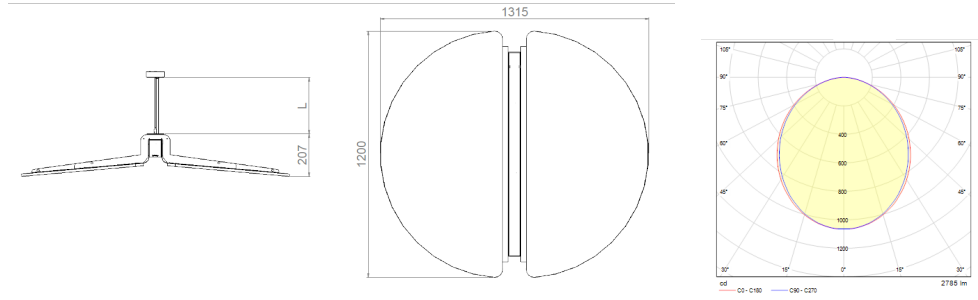

Rest-R

Acoustic Lighting - STILL Series

Order Code	W	Lm	CCT	CRI	WxLxH (mm)	Kg
01183.12.30.026	31	2675	3000	Ra>80	1303x1200x188	14,0
01183.12.40.026	31	2785	4000	Ra>80	1303x1200x188	14,0

TECHNICAL INFORMATION

Housing	Extruded Aluminum Profile + Metal Carrier
Diffuser	High Transmission Opal Diffuser
Accessories	Acoustic Panel
Paint	Electrostatic Powder Painted

OPTICAL SPECIFICATIONS

Light Distribution	Symmetrical
Light Output Angle	120°
UGR Value	UGR ≤ 19
CRI	CRI ≥ 80
Color Bin Value	Mc Adams ≤ 3