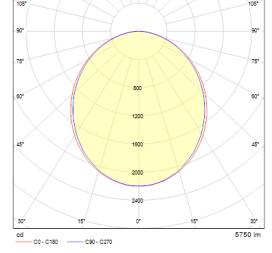

Focus

Acoustic Lighting - STILL Series