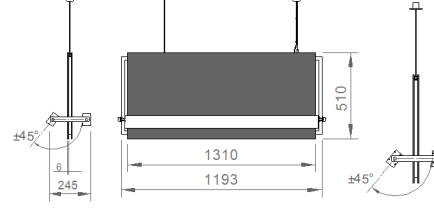

Focus

Acoustic Lighting - STILL Series