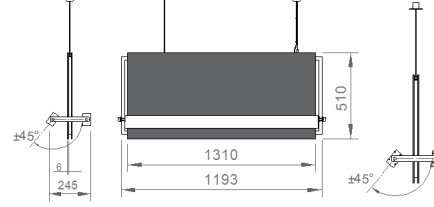

Focus

Acoustic Lighting - STILL Series