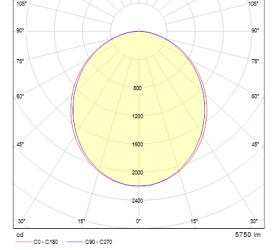

Focus

Acoustic Lighting - STILL Series