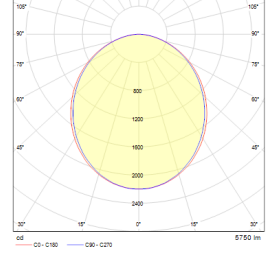

OPTICAL SPECIFICATIONS

Light Distribution	Symmetrical
Light Output Angle	120°
UGR Value	UGR ≤ 19
CRI	CRI ≥ 80
Color Bin Value	Mc Adams ≤ 3

ELECTRICAL

Power (W)	58W
Power Factor	>0.95
Light Source	SMD Mid Power LED
Cabling	Halogen-Free
Input Voltage	220-240V AC / 50-60 Hz
LED Driver	High Efficiency Constant Current Output
Ambient Temperature	-20°C / +50°C
LED Lifetime L80B50	>50.000 Hour

OPTIONAL

DALI

ASSEMBLY

Installation Type Pendant

Order Code	W	Lm	CCT	CRI	WxLxH (mm)	Kg
01183.21.30.062	58	5350	3000	Ra>80	245x1193x510	14,0
01183.21.40.061	58	5750	4000	Ra>80	245x1193x510	14,0