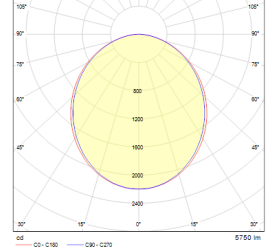

Focus

Acoustic Lighting - STILL Series