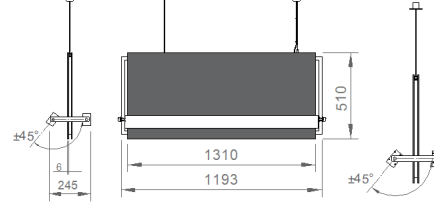

OPTICAL SPECIFICATIONS

Light Distribution	Symmetrical
Light Output Angle	120°
UGR Value	UGR ≤ 19
CRI	CRI ≥ 80
Color Bin Value	Mc Adams ≤ 3

ELECTRICAL

Power (W)	58W
Power Factor	>0.95
Light Source	SMD Mid Power LED
Cabling	Halogen-Free
Input Voltage	220-240V AC / 50-60 Hz
LED Driver	High Efficiency Constant Current Output
Ambient Temperature	-20°C / +50°C
LED Lifetime L80B50	>50.000 Hour

OPTIONAL

DALI

ASSEMBLY

Installation Type Pendant

Order Code	W	Lm	CCT	CRI	WxLxH (mm)	Kg
01183.21.30.062	58	5350	3000	Ra>80	245x1193x510	14,0
01183.21.40.061	58	5750	4000	Ra>80	245x1193x510	14,0