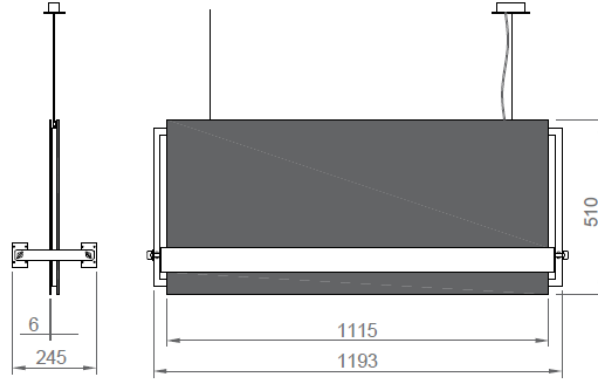

Focus

Acoustic Lighting - STILL Series