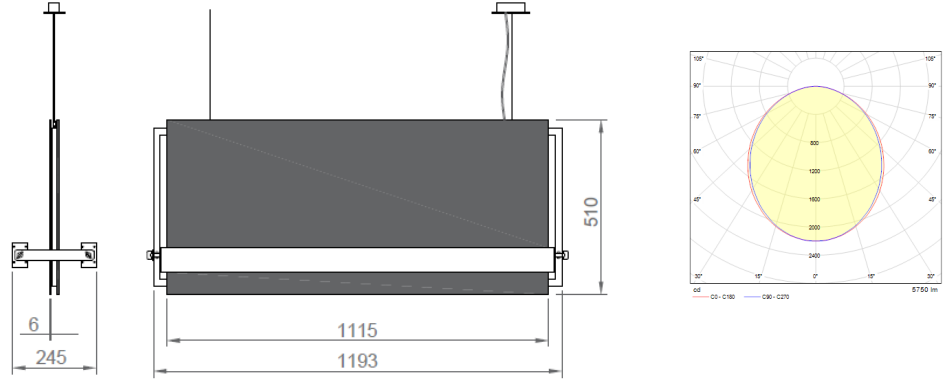

OPTICAL SPECIFICATIONS

Light Distribution	Symmetrical
Light Output Angle	120°
UGR Value	UGR ≤ 19
CRI	CRI ≥ 80
Color Bin Value	Mc Adams ≤ 3

ELECTRICAL

Power (W)	58W
Power Factor	>0.95
Light Source	SMD Mid Power LED
Cabling	Halogen-Free
Input Voltage	220-240V AC / 50-60 Hz
LED Driver	High Efficiency Constant Current Output
Ambient Temperature	-20°C / +50°C
LED Lifetime L80B50	>50.000 Hour

OPTIONAL

DALI

ASSEMBLY

Installation Type Pendant

Order Code	W	Lm	CCT	CRI	WxLxH (mm)	Kg
01183.21.30.062	58	5350	3000	Ra>80	245x1193x510	14,0
01183.21.40.061	58	5750	4000	Ra>80	245x1193x510	14,0