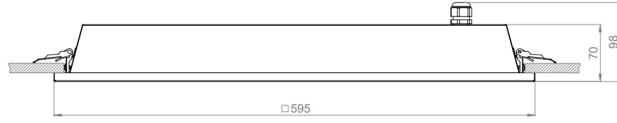

Even-G 600

Indoor Lighting - Sterile Environment Lighting

TECHNICAL INFORMATION

Housing	Metal Sheet
Diffuser	Opal Diffuser
Paint	Electrostatic Powder Paint

OPTICAL SPECIFICATIONS

Optics	Symmetrical
Light Output Angle	120°
UGR Value	UGR ≤ 22
CRI	CRI ≥ 80
Color Bin Value	Mc Adams ≤ 3

ELECTRICAL

Power (W)	28-33W
Power Factor	>0.95
Light Source	SMD Mid Power LED
Cabling	Halogen-Free
Input Voltage	220-240V AC / 50-60 Hz
LED Driver	High Efficiency Constant Current Output
Ambient Temperature	0°C / +40°C
LED Lifetime L80B50	>50.000 Hour

OPTIONAL

- DALI
- Tunable White
- CRI > 90
- Different RAL Color Options
- Class-II Protection Class
- AC-DC Supply(MBS)
- 1-10V DIM
- Emergency Lighting Unit
- 2700K ~ 6500K
- Plug-in Connector
- PIR Sensor

ASSEMBLY

Installation Type	Under Plaster
Mounting Apparatus	Metal Bracket

Order Code	W	Lm	CCT	CRI	WxLxH (mm)	Ceiling Cutting (mm)	Kg
02142.66.40.040	35	4100	4000	Ra>80	595x595x70	580x580	4,5