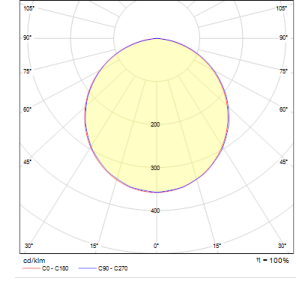

Even-G 600

Indoor Lighting - Sterile Environment Lighting

Colour Options

TECHNICAL INFORMATION

Housing	Metal Sheet
Diffuser	Opal Diffuser
Paint	Electrostatic Powder Paint

OPTICAL SPECIFICATIONS

Optics	Symmetrical
Light Output Angle	120°
UGR Value	UGR ≤ 22
CRI	CRI ≥ 80
Color Bin Value	Mc Adams ≤ 3

ELECTRICAL

Power (W)	28-33W
Power Factor	>0.95
Light Source	SMD Mid Power LED
Cabling	Halogen-Free
Input Voltage	220-240V AC / 50-60 Hz
LED Driver	High Efficiency Constant Current Output
Ambient Temperature	0°C / +40°C
LED Lifetime L80B50	>50.000 Hour

OPTIONAL

- DALI	- 1-10V DIM
- Tunable White	- Emergency Lighting Unit
- CRI > 90	- 2700K ~ 6500K
- Different RAL Color Options	- Plug-in Connector
- Class-II Protection Class	- PIR Sensor
- AC-DC Supply(MBS)	

ASSEMBLY

Installation Type	Under Plaster
Mounting Apparatus	Metal Bracket

Order Code	W	Lm	CCT	CRI	WxLxH (mm)	Ceiling Cutting (mm)	Kg
02142.66.30.040	35	4000	3000	Ra>80	595x595x70	580x580	4,5