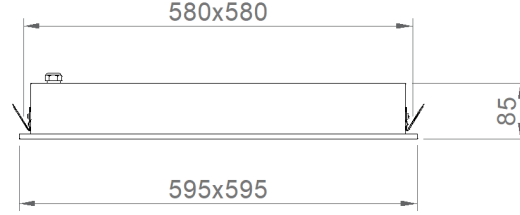

Even-G 600

Indoor Lighting - Sterile Environment Lighting

Colour Options

TECHNICAL INFORMATION

Housing	Metal Sheet
Diffuser	Opal Diffuser
Paint	Electrostatic Powder Paint

OPTICAL SPECIFICATIONS

Optics	Symmetrical
Light Output Angle	120°
UGR Value	UGR ≤ 22
CRI	CRI ≥ 80
Color Bin Value	Mc Adams ≤ 3

ELECTRICAL

Power (W)	28-33W
Power Factor	>0.95
Light Source	SMD Mid Power LED
Cabling	Halogen-Free
Input Voltage	220-240V AC / 50-60 Hz
LED Driver	High Efficiency Constant Current Output
Ambient Temperature	0°C / +40°C
LED Lifetime L80B50	>50.000 Hour

OPTIONAL

- DALI	- 1-10V DIM
- Tunable White	- Emergency Lighting Unit
- CRI > 90	- 2700K ~ 6500K
- Different RAL Color Options	- Plug-in Connector
- Class-II Protection Class	- PIR Sensor
- AC-DC Supply(MBS)	

ASSEMBLY

Installation Type	Under Plaster
Mounting Apparatus	Metal Bracket

Order Code	W	Lm	CCT	CRI	WxLxH (mm)	Ceiling Cutting (mm)	Kg
02142.66.30.036	33	3600	3000	Ra>80	595x595x85	580x580	3,1