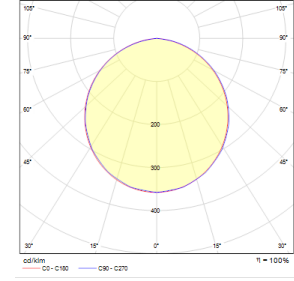

Even-G 600

Indoor Lighting - Sterile Environment Lighting

Colour Options

TECHNICAL INFORMATION

Housing	Metal Sheet
Diffuser	Opal Diffuser
Paint	Electrostatic Powder Paint

OPTICAL SPECIFICATIONS

Optics	Symmetrical
Light Output Angle	120°
UGR Value	UGR ≤ 22
CRI	CRI ≥ 80
Color Bin Value	Mc Adams ≤ 3

ELECTRICAL

Power (W)	28-33W
Power Factor	>0.95
Light Source	SMD Mid Power LED
Cabling	Halogen-Free
Input Voltage	220-240V AC / 50-60 Hz
LED Driver	High Efficiency Constant Current Output
Ambient Temperature	0°C / +40°C
LED Lifetime L80B50	>50.000 Hour

OPTIONAL

- DALI	- 1-10V DIM
- Tunable White	- Emergency Lighting Unit
- CRI > 90	- 2700K ~ 6500K
- Different RAL Color Options	- Plug-in Connector
- Class-II Protection Class	- PIR Sensor
- AC-DC Supply(MBS)	

ASSEMBLY

Installation Type	Under Plaster
Mounting Apparatus	Metal Bracket

Order Code	W	Lm	CCT	CRI	WxLxH (mm)	Ceiling Cutting (mm)	Kg
02142.66.30.036	33	3600	3000	Ra>80	595x595x85	580x580	3,1