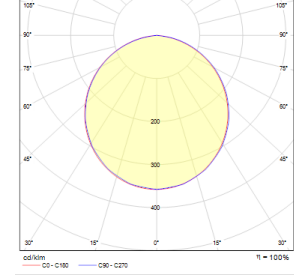

Even-G 600

Indoor Lighting - Sterile Environment Lighting

Colour Options

TECHNICAL INFORMATION

Housing	Metal Sheet
Diffuser	Opal Diffuser
Paint	Electrostatic Powder Paint

OPTICAL SPECIFICATIONS

Optics	Symmetrical
Light Output Angle	120°
UGR Value	UGR ≤ 22
CRI	CRI ≥ 80
Color Bin Value	Mc Adams ≤ 3

ELECTRICAL

Power (W)	28-33W
Power Factor	>0.95
Light Source	SMD Mid Power LED
Cabling	Halogen-Free
Input Voltage	220-240V AC / 50-60 Hz
LED Driver	High Efficiency Constant Current Output
Ambient Temperature	0°C / +40°C
LED Lifetime L80B50	>50.000 Hour

OPTIONAL

- DALI
- Tunable White
- CRI > 90
- Different RAL Color Options
- Class-II Protection Class
- AC-DC Supply(MBS)
- 1-10V DIM
- Emergency Lighting Unit
- 2700K ~ 6500K
- Plug-in Connector
- PIR Sensor

ASSEMBLY

Installation Type	Under Plaster
Mounting Apparatus	Metal Bracket

Order Code	W	Lm	CCT	CRI	WxLxH (mm)	Ceiling Cutting (mm)	Kg
02142.66.30.033	28	3250	3000	Ra>80	595x595x85	580x580	3,1