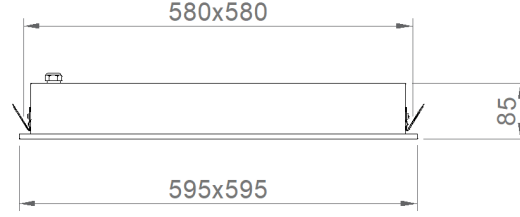

Even-G 600

Indoor Lighting - Sterile Environment Lighting

Colour Options

TECHNICAL INFORMATION

Housing	Metal Sheet
Diffuser	Opal Diffuser
Paint	Electrostatic Powder Paint

OPTICAL SPECIFICATIONS

Optics	Symmetrical
Light Output Angle	120°
UGR Value	UGR ≤ 22
CRI	CRI ≥ 80
Color Bin Value	Mc Adams ≤ 3

ELECTRICAL

Power (W)	28-33W
Power Factor	>0.95
Light Source	SMD Mid Power LED
Cabling	Halogen-Free
Input Voltage	220-240V AC / 50-60 Hz
LED Driver	High Efficiency Constant Current Output
Ambient Temperature	0°C / +40°C
LED Lifetime L80B50	>50.000 Hour

OPTIONAL

- DALI
- Tunable White
- CRI > 90
- Different RAL Color Options
- Class-II Protection Class
- AC-DC Supply(MBS)
- 1-10V DIM
- Emergency Lighting Unit
- 2700K ~ 6500K
- Plug-in Connector
- PIR Sensor

ASSEMBLY

Installation Type	Under Plaster
Mounting Apparatus	Metal Bracket

Order Code	W	Lm	CCT	CRI	WxLxH (mm)	Ceiling Cutting (mm)	Kg
02142.66.30.033	28	3250	3000	Ra>80	595x595x85	580x580	3,1