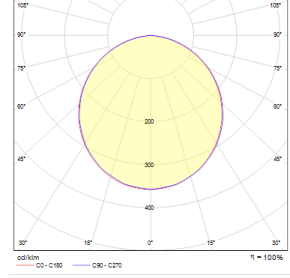

Even-G 600

Indoor Lighting - Sterile Environment Lighting

TECHNICAL INFORMATION

Housing	Metal Sheet
Diffuser	Opal Diffuser
Paint	Electrostatic Powder Paint

OPTICAL SPECIFICATIONS

Optics	Symmetrical
Light Output Angle	120°
UGR Value	UGR ≤ 22
CRI	CRI ≥ 80
Color Bin Value	Mc Adams ≤ 3

ELECTRICAL

Power (W)	28-33W
Power Factor	>0.95
Light Source	SMD Mid Power LED
Cabling	Halogen-Free
Input Voltage	220-240V AC / 50-60 Hz
LED Driver	High Efficiency Constant Current Output
Ambient Temperature	0°C / +40°C
LED Lifetime L80B50	>50.000 Hour

OPTIONAL

- DALI
- Tunable White
- CRI > 90
- Different RAL Color Options
- Class-II Protection Class
- AC-DC Supply(MBS)
- 1-10V DIM
- Emergency Lighting Unit
- 2700K ~ 6500K
- Plug-in Connector
- PIR Sensor

ASSEMBLY

Installation Type	Under Plaster
Mounting Apparatus	Metal Bracket

Order Code	W	Lm	CCT	CRI	WxLxH (mm)	Ceiling Cutting (mm)	Kg
02142.66.30.033	28	3250	3000	Ra>80	595x595x70	580x580	4,5
02142.66.40.034	28	3350	4000	Ra>80	595x595x70	580x580	4,5
02142.66.30.036	33	3600	3000	Ra>80	595x595x70	580x580	4,5
02142.66.40.037	33	3700	4000	Ra>80	595x595x70	580x580	4,5
02142.66.30.040	35	4000	3000	Ra>80	595x595x70	580x580	4,5
02142.66.40.040	35	4100	4000	Ra>80	595x595x70	580x580	4,5