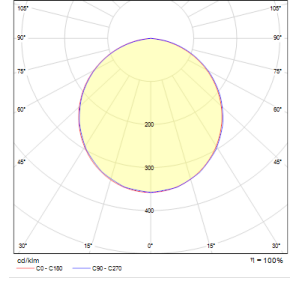

Even-G 600

Indoor Lighting - Sterile Environment Lighting

TECHNICAL INFORMATION

Housing	Metal Sheet
Diffuser	Opal Diffuser
Paint	Electrostatic Powder Paint

OPTICAL SPECIFICATIONS

Optics	Symmetrical
Light Output Angle	120°
UGR Value	UGR ≤ 22
CRI	CRI ≥ 80
Color Bin Value	Mc Adams ≤ 3

ELECTRICAL

Power (W)	28-33W
Power Factor	>0.95
Light Source	SMD Mid Power LED
Cabling	Halogen-Free
Input Voltage	220-240V AC / 50-60 Hz
LED Driver	High Efficiency Constant Current Output
Ambient Temperature	0°C / +40°C
LED Lifetime L80B50	>50.000 Hour

OPTIONAL

- DALI
- Tunable White
- CRI > 90
- Different RAL Color Options
- Class-II Protection Class
- AC-DC Supply(MBS)
- 1-10V DIM
- Emergency Lighting Unit
- 2700K ~ 6500K
- Plug-in Connector
- PIR Sensor

ASSEMBLY

Installation Type	Under Plaster
Mounting Apparatus	Metal Bracket

Order Code	W	Lm	CCT	CRI	WxLxH (mm)	Ceiling Cutting (mm)	Kg
02142.66.30.033	28	3250	3000	Ra>80	595x595x70	580x580	4,5
02142.66.40.034	28	3350	4000	Ra>80	595x595x70	580x580	4,5
02142.66.30.036	33	3600	3000	Ra>80	595x595x70	580x580	4,5
02142.66.40.037	33	3700	4000	Ra>80	595x595x70	580x580	4,5
02142.66.30.040	35	4000	3000	Ra>80	595x595x70	580x580	4,5
02142.66.40.040	35	4100	4000	Ra>80	595x595x70	580x580	4,5