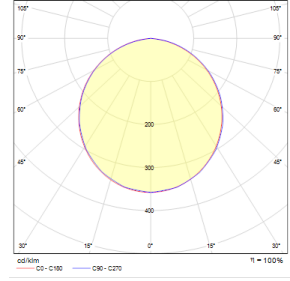

Even-G 600

Indoor Lighting - Sterile Environment Lighting

TECHNICAL INFORMATION

Housing	Metal Sheet
Diffuser	Opal Diffuser
Paint	Electrostatic Powder Paint

OPTICAL SPECIFICATIONS

Optics	Symmetrical
Light Output Angle	120°
UGR Value	UGR ≤ 22
CRI	CRI ≥ 80
Color Bin Value	Mc Adams ≤ 3

ELECTRICAL

Power (W)	28-33W
Power Factor	>0.95
Light Source	SMD Mid Power LED
Cabling	Halogen-Free
Input Voltage	220-240V AC / 50-60 Hz
LED Driver	High Efficiency Constant Current Output
Ambient Temperature	0°C / +40°C
LED Lifetime L80B50	>50.000 Hour

OPTIONAL

- DALI	- 1-10V DIM
- Tunable White	- Emergency Lighting Unit
- CRI > 90	- 2700K ~ 6500K
- Different RAL Color Options	- Plug-in Connector
- Class-II Protection Class	- PIR Sensor
- AC-DC Supply(MBS)	

ASSEMBLY

Installation Type	Under Plaster
Mounting Apparatus	Metal Bracket

Order Code	W	Lm	CCT	CRI	WxLxH (mm)	Ceiling Cutting (mm)	Kg
02142.66.30.033	28	3250	3000	Ra>80	595x595x70	580x580	4,5
02142.66.40.034	28	3350	4000	Ra>80	595x595x70	580x580	4,5
02142.66.30.036	33	3600	3000	Ra>80	595x595x70	580x580	4,5
02142.66.40.037	33	3700	4000	Ra>80	595x595x70	580x580	4,5
02142.66.30.040	35	4000	3000	Ra>80	595x595x70	580x580	4,5
02142.66.40.040	35	4100	4000	Ra>80	595x595x70	580x580	4,5