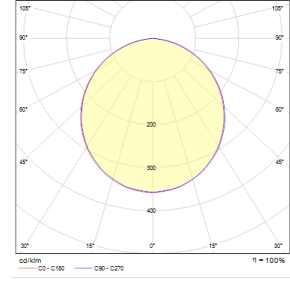

Even-G 600

Indoor Lighting - Sterile Environment Lighting

TECHNICAL INFORMATION

Housing	Metal Sheet
Diffuser	Opal Diffuser
Paint	Electrostatic Powder Paint

OPTICAL SPECIFICATIONS

Optics	Symmetrical
Light Output Angle	120°
UGR Value	UGR ≤ 22
CRI	CRI ≥ 80
Color Bin Value	Mc Adams ≤ 3

ELECTRICAL

Power (W)	28-33W
Power Factor	>0.95
Light Source	SMD Mid Power LED
Cabling	Halogen-Free
Input Voltage	220-240V AC / 50-60 Hz
LED Driver	High Efficiency Constant Current Output
Ambient Temperature	0°C / +40°C
LED Lifetime L80B50	>50.000 Hour

OPTIONAL

- DALI
- Tunable White
- CRI > 90
- Different RAL Color Options
- Class-II Protection Class
- AC-DC Supply(MBS)
- 1-10V DIM
- Emergency Lighting Unit
- 2700K ~ 6500K
- Plug-in Connector
- PIR Sensor

ASSEMBLY

Installation Type	Under Plaster
Mounting Apparatus	Metal Bracket

Order Code	W	Lm	CCT	CRI	WxLxH (mm)	Ceiling Cutting (mm)	Kg
02142.66.30.033	28	3250	3000	Ra>80	595x595x70	580x580	4,5
02142.66.40.034	28	3350	4000	Ra>80	595x595x70	580x580	4,5
02142.66.30.036	33	3600	3000	Ra>80	595x595x70	580x580	4,5
02142.66.40.037	33	3700	4000	Ra>80	595x595x70	580x580	4,5
02142.66.30.040	35	4000	3000	Ra>80	595x595x70	580x580	4,5
02142.66.40.040	35	4100	4000	Ra>80	595x595x70	580x580	4,5