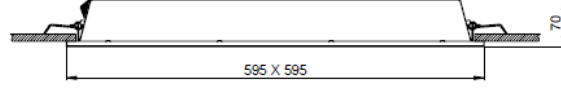

ASSEMBLY

Installation Type Under Plaster
Mounting Apparatus Steel Spring

Order Code	W	Lm	Lm	CRI	WxLxH (mm)	Ceiling Cutting (mm)	Kg
02169.66.30.030	28	2930	3000	Ra>80	595x595x65	575x575	3,0