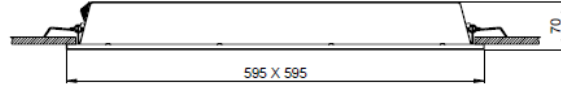

ASSEMBLY

Installation Type Under Plaster
Mounting Apparatus Steel Spring

Order Code	W	Lm	Lm	CRI	WxLxH (mm)	Ceiling Cutting (mm)	Kg
02169.66.30.030	28	2930	3000	Ra>80	595x595x65	575x575	3,0
02169.66.40.031	28	3100	4000	Ra>80	595x595x65	575x575	3,0