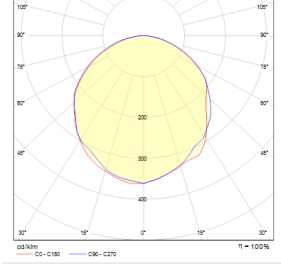

Order Code	W	Lm	Lm	CRI	WxLxH (mm)	Ceiling Cutting (mm)	Kg
02169.66.30.030	28	2930	3000	Ra>80	595x595x65	575x575	3,0
02169.66.40.031	28	3100	4000	Ra>80	595x595x65	575x575	3,0