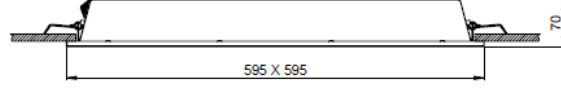

ASSEMBLY

Installation Type Under Plaster
Mounting Apparatus Steel Spring

Order Code	W	Lm	Lm	CRI	WxLxH (mm)	Ceiling Cutting (mm)	Kg
02169.66.30.030	28	2930	3000	Ra>80	595x595x65	575x575	3,0
02169.66.40.031	28	3100	4000	Ra>80	595x595x65	575x575	3,0