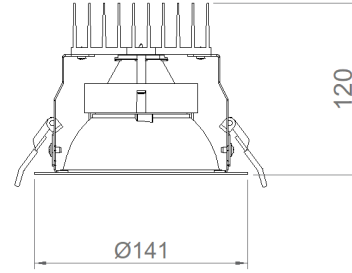

Silverpit-140

Indoor Lighting - Spot Lighting

Colour Options

TECHNICAL INFORMATION

Housing	Extruded Aluminum Profile + Metal Sheet
Frame	Metal Sheet
Reflector	Anti-Glare Silver Reflector
Paint	Electrostatic Powder Paint

OPTICAL SPECIFICATIONS

Optics	Symmetrical
Light Output Angle	45°
UGR Value	UGR ≤ 16
CRI	CRI ≥ 80
Color Bin Value	Mc Adams ≤ 3

ELECTRICAL

Power (W)	19W
Power Factor	>0.95
Light Source	COB LED
Cabling	Halojen-Free
Input Voltage	220-240V AC / 50-60 Hz
LED Driver	High Efficiency Constant Current Output
Ambient Temperature	-20°C / +50°C
LED Lifetime L80B50	>50.000 Hour

OPTIONAL

- DALI	- 1-10V DIM
- Tunable White	- Emergency Lighting Unit
- CRI > 90	- 2700K ~ 6500K
- Different RAL Color Options	- Plug-in Energy Input Connector
- Class-I Protection Class	- AC-DC Supply(MBS)

ASSEMBLY

Installation Type	Under Plaster
Mounting Apparatus	Steel Spring

Order Code	W	Lm	Angle	CCT	CRI	ØxH (mm)	Cut-out dimensions (mm)	Kg
05113.14.30.022	19	2130	45°	3000	Ra>80	141x120	Ø130	0,6
05113.14.40.023	19	2230	45°	4000	Ra>80	141x120	Ø130	0,6