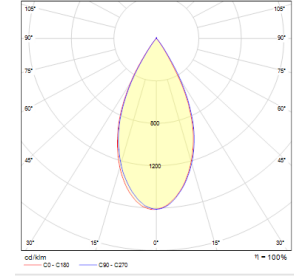

Darkpit-090

Indoor Lighting - Spot Lighting

Colour Options

TECHNICAL INFORMATION

Housing	Extrusion Aluminym Profile + Metal Sheet
Frame	Metal Sheet
Reflector	Anti-Glare Black Reflector
Paint	Electrostatic Powder Paint

OPTICAL SPECIFICATIONS

Optics	Symmetrical
Light Output Angle	45°
UGR Value	UGR ≤ 19
CRI	CRI ≥ 80
Color Bin Value	Mc Adams ≤ 3

ELECTRICAL

Power (W)	10W
Power Factor	>0.95
Light Source	COB LED
Cabling	Halojen-Free
Input Voltage	220-240V AC / 50-60 Hz
LED Driver	Yüksek Verimli Sabit Akım Çıkışlı
Ambient Temperature	-20°C / +50°C
LED Lifetime L80B50	>50.000 Hour

OPTIONAL

- DALI	- 1-10V DIM
- Tunable White	- Emergency Lighting Unit
- CRI > 90	- 2700K ~ 6500K
- Different RAL Color Options	- Plug-in Energy Input Connector
- Class-I Protection Class	- AC-DC Supply(MBS)

ASSEMBLY

Installation Type	Under Plaster
Mounting	Steel Spring
Apparatus	

Order Code	W	Lm	Angle	CCT	CRI	ØxH (mm)	Cut-out dimensions (mm)	Kg
05111.09.30.010	10	940	45°	3000	Ra>80	92x95	Ø85	0,3