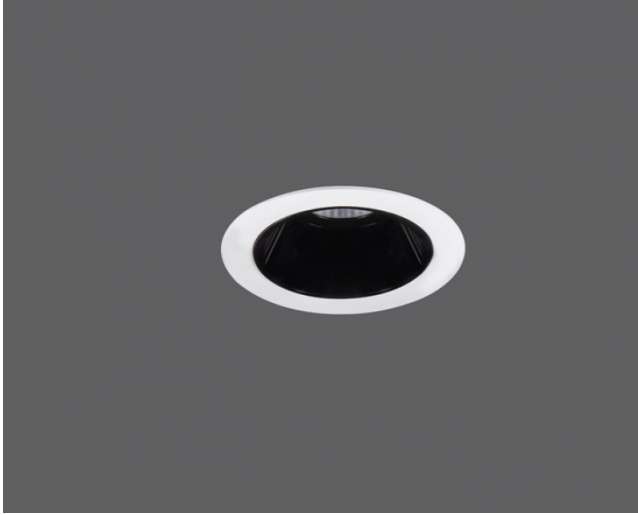

# Darkpit-090

Indoor Lighting - Spot Lighting

Colour Options

## TECHNICAL INFORMATION

<b>Housing</b>	Extrusion Aluminym Profile + Metal Sheet
<b>Frame</b>	Metal Sheet
<b>Reflector</b>	Anti-Glare Black Reflector
<b>Paint</b>	Electrostatic Powder Paint