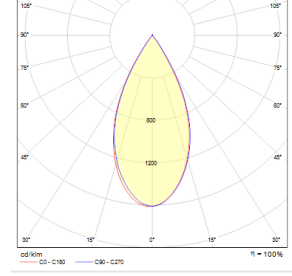

Darkpit-090

Indoor Lighting - Spot Lighting

Colour Options

TECHNICAL INFORMATION

Housing	Extrusion Aluminym Profile + Metal Sheet
Frame	Metal Sheet
Reflector	Anti-Glare Black Reflector
Paint	Electrostatic Powder Paint

OPTICAL SPECIFICATIONS

Optics	Symmetrical
Light Output Angle	45°
UGR Value	UGR ≤ 19
CRI	CRI ≥ 80
Color Bin Value	Mc Adams ≤ 3

ELECTRICAL

Power (W)	10W
Power Factor	>0.95
Light Source	COB LED
Cabling	Halojen-Free
Input Voltage	220-240V AC / 50-60 Hz
LED Driver	Yüksek Verimli Sabit Akım Çıkışlı
Ambient Temperature	-20°C / +50°C
LED Lifetime L80B50	>50.000 Hour

OPTIONAL

- DALI	- 1-10V DIM
- Tunable White	- Emergency Lighting Unit
- CRI > 90	- 2700K ~ 6500K
- Different RAL Color Options	- Plug-in Energy Input Connector
- Class-I Protection Class	- AC-DC Supply(MBS)

ASSEMBLY

Installation Type	Under Plaster
Mounting	Steel Spring
Apparatus	

Order Code	W	Lm	Angle	CCT	CRI	ØxH (mm)	Cut-out dimensions (mm)	Kg
05111.09.30.010	10	940	45°	3000	Ra>80	92x95	Ø85	0,3
05111.09.40.011	10	1010	45°	4000	Ra>80	92x95	Ø85	0,3