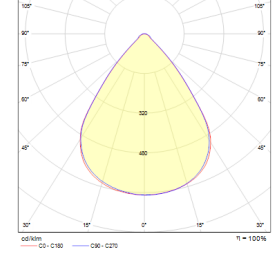

OPTICAL SPECIFICATIONS

Optics	Symmetrical
Light Output Angle	48°
UGR Value	UGR ≤ 16
CRI	CRI ≥ 80
Color Bin Value	Mc Adams ≤ 3

ELECTRICAL

Power (W)	33W
Power Factor	>0.95
Light Source	SMD Mid Power LED
Cabling	Halogen-Free
Input Voltage	220-240V AC / 50-60 Hz
LED Driver	High Efficiency Constant Current Output
Ambient Temperature	-20°C / +50°C
LED Lifetime L80B50	>50.000 Hour

ASSEMBLY

Installation Type Under Plaster

Order Code	W	Lm	Angle	CCT	CRI	WxLxH (mm)	Cut-out dimensions (mm)
02173.66.40.030	27	3080	80°	4000	Ra>80	595x595x25	575x575