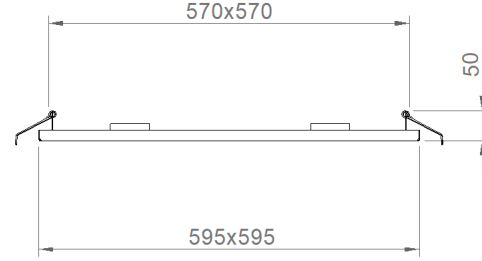

OPTICAL SPECIFICATIONS

Optics	Symmetrical
Light Output Angle	48°
UGR Value	UGR ≤ 16
CRI	CRI ≥ 80
Color Bin Value	Mc Adams ≤ 3

ELECTRICAL

Power (W)	33W
Power Factor	>0.95
Light Source	SMD Mid Power LED
Cabling	Halogen-Free
Input Voltage	220-240V AC / 50-60 Hz
LED Driver	High Efficiency Constant Current Output
Ambient Temperature	-20°C / +50°C
LED Lifetime L80B50	>50.000 Hour

ASSEMBLY

Installation Type Under Plaster

Order Code	W	Lm	Angle	CCT	CRI	WxLxH (mm)	Cut-out dimensions (mm)
02173.66.40.030	27	3080	80°	4000	Ra>80	595x595x25	575x575