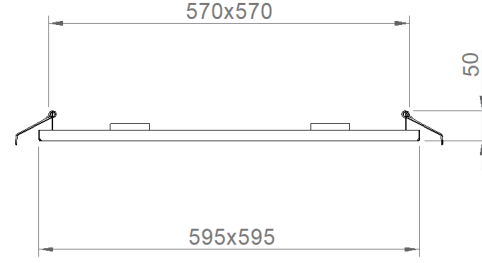

Darkline

Indoor Lighting - Recessed Lighting

Colour Options

Order Code	W	Lm	Angle	CCT	CRI	WxLxH (mm)	Cut-out dimensions (mm)
02173.66.30.029	27	2950	80°	3000	Ra>80	595x595x25	575x575

TECHNICAL INFORMATION

Body & Frame	Metal Sheet
Profile Body	Aluminum Extrusion Profile
Diffuser	High Transmittance Opal Diffuser
Reflector	Multiple Matte Black
Paint	Electrostatic Powder Paint

OPTICAL SPECIFICATIONS

Optics	Symmetrical
Light Output Angle	48°
UGR Value	UGR ≤ 16
CRI	CRI ≥ 80
Color Bin Value	Mc Adams ≤ 3