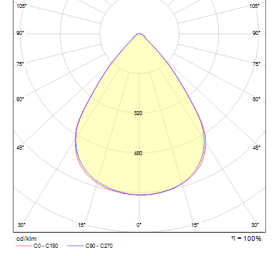

Darkline

Indoor Lighting - Recessed Lighting

Colour Options

Order Code	W	Lm	Angle	CCT	CRI	WxLxH (mm)	Cut-out dimensions (mm)
02173.66.30.029	27	2950	80°	3000	Ra>80	595x595x25	575x575

TECHNICAL INFORMATION

Body & Frame	Metal Sheet
Profile Body	Aluminum Extrusion Profile
Diffuser	High Transmittance Opal Diffuser
Reflector	Multiple Matte Black
Paint	Electrostatic Powder Paint

OPTICAL SPECIFICATIONS

Optics	Symmetrical
Light Output Angle	48°
UGR Value	UGR ≤ 16
CRI	CRI ≥ 80
Color Bin Value	Mc Adams ≤ 3