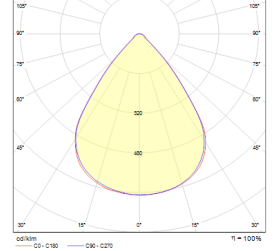

Darkline

Indoor Lighting - Recessed Lighting

Colour Options

Order Code	W	Lm	Angle	CCT	CRI	WxLxH (mm)	Cut-out dimensions (mm)
02173.66.30.029	27	2950	80°	3000	Ra>80	595x595x25	575x575
02173.66.40.030	27	3080	80°	4000	Ra>80	595x595x25	575x575

Optics	Symmetrical
Light Output Angle	48°
UGR Value	UGR ≤ 16
CRI	CRI ≥ 80
Color Bin Value	Mc Adams ≤ 3

ELECTRICAL

Power (W)	33W
Power Factor	>0.95
Light Source	SMD Mid Power LED
Cabling	Halogen-Free
Input Voltage	220-240V AC / 50-60 Hz
LED Driver	High Efficiency Constant Current Output
Ambient Temperature	-20°C / +50°C
LED Lifetime L80B50	>50.000 Hour