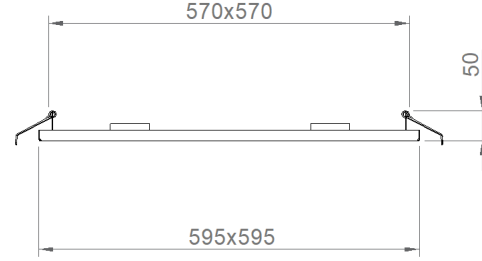

Darkline

Indoor Lighting - Recessed Lighting

Colour Options

Order Code	W	Lm	Angle	CCT	CRI	WxLxH (mm)	Cut-out dimensions (mm)
02173.66.30.029	27	2950	80°	3000	Ra>80	595x595x25	575x575
02173.66.40.030	27	3080	80°	4000	Ra>80	595x595x25	575x575