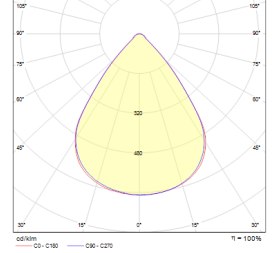

Darkline

Indoor Lighting - Recessed Lighting

Colour Options

Order Code	W	Lm	Angle	CCT	CRI	WxLxH (mm)	Cut-out dimensions (mm)
02173.66.30.029	27	2950	80°	3000	Ra>80	595x595x25	575x575
02173.66.40.030	27	3080	80°	4000	Ra>80	595x595x25	575x575

Optics	Symmetrical
Light Output Angle	48°
UGR Value	UGR ≤ 16
CRI	CRI ≥ 80
Color Bin Value	Mc Adams ≤ 3

ELECTRICAL

Power (W)	33W
Power Factor	>0.95
Light Source	SMD Mid Power LED
Cabling	Halogen-Free
Input Voltage	220-240V AC / 50-60 Hz
LED Driver	High Efficiency Constant Current Output
Ambient Temperature	-20°C / +50°C
LED Lifetime L80B50	>50.000 Hour