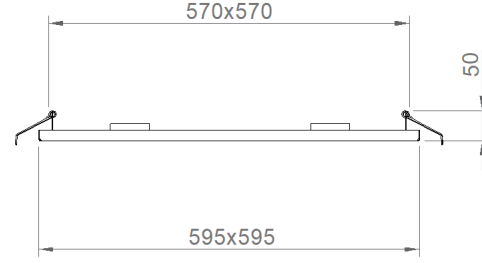

Darkline

Indoor Lighting - Recessed Lighting

Colour Options

Order Code	W	Lm	Angle	CCT	CRI	WxLxH (mm)	Cut-out dimensions (mm)
02173.66.30.029	27	2950	80°	3000	Ra>80	595x595x25	575x575
02173.66.40.030	27	3080	80°	4000	Ra>80	595x595x25	575x575