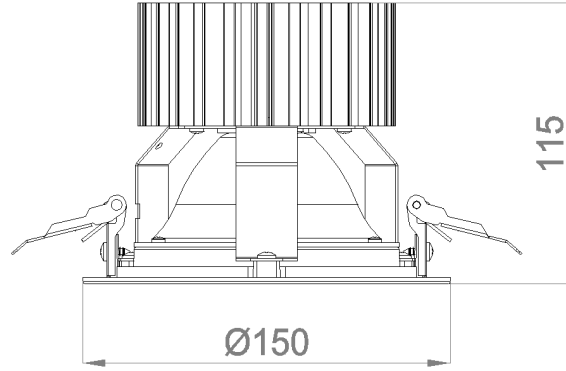

Star

Indoor Lighting - Spot Lighting

Colour Options

Order Code	W	Lm	CCT	CRI	Cut-out dimensions (mm)	Kg
05110.15.40.043	36	4300	4000	Ra>80	Ø138	0,7

TECHNICAL INFORMATION

Housing	Extruded Aluminum
Frame	Aluminum Injection
Reflector	Metallized Surface Optics
Paint	Electrostatic Powder Paint

OPTICAL SPECIFICATIONS

Optics	Symmetrical
Light Output Angle	28°
UGR Value	UGR < 25
CRI	CRI ≥ 80
Color Bin Value	Mc Adams ≤ 3

ELECTRICAL

Power (W)	11-36W
Power Factor	>0.95
Light Source	COB LED
Cabling	Halogen-Free
Input Voltage	220-240V AC / 50-60 Hz
LED Driver	High Efficiency Constant Current Output
Ambient Temperature	-20°C / +50°C
LED Lifetime L80B50	>50.000 Hour