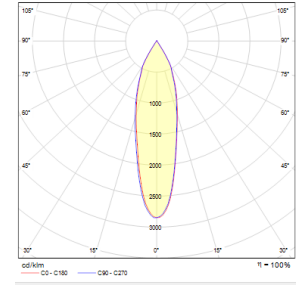

Star

Indoor Lighting - Spot Lighting

Colour Options

Order Code	W	Lm	CCT	CRI	Cut-out dimensions (mm)	Kg
05110.15.40.043	36	4300	4000	Ra>80	Ø138	0,7

TECHNICAL INFORMATION

Housing	Extruded Aluminum
Frame	Aluminum Injection
Reflector	Metallized Surface Optics
Paint	Electrostatic Powder Paint

OPTICAL SPECIFICATIONS

Optics	Symmetrical
Light Output Angle	28°
UGR Value	UGR < 25
CRI	CRI ≥ 80
Color Bin Value	Mc Adams ≤ 3

ELECTRICAL

Power (W)	11-36W
Power Factor	>0.95
Light Source	COB LED
Cabling	Halogen-Free
Input Voltage	220-240V AC / 50-60 Hz
LED Driver	High Efficiency Constant Current Output
Ambient Temperature	-20°C / +50°C
LED Lifetime L80B50	>50.000 Hour