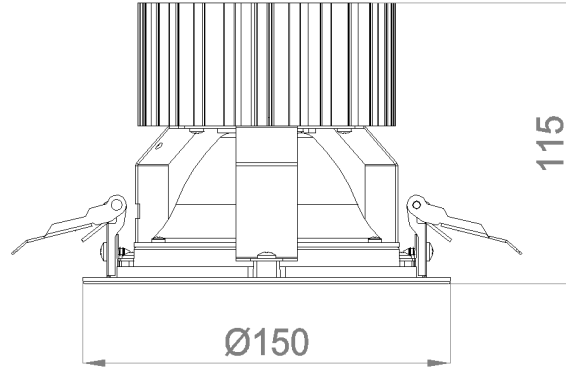

Star

Indoor Lighting - Spot Lighting

Colour Options

Order Code	W	Lm	CCT	CRI	Cut-out dimensions (mm)	Kg
05110.15.30.024	18	2400	3000	Ra>80	Ø138	0,7

TECHNICAL INFORMATION

Housing	Extruded Aluminum
Frame	Aluminum Injection
Reflector	Metallized Surface Optics
Paint	Electrostatic Powder Paint

OPTICAL SPECIFICATIONS

Optics	Symmetrical
Light Output Angle	28°
UGR Value	UGR < 25
CRI	CRI ≥ 80
Color Bin Value	Mc Adams ≤ 3

ELECTRICAL

Power (W)	11-36W
Power Factor	>0.95
Light Source	COB LED
Cabling	Halogen-Free
Input Voltage	220-240V AC / 50-60 Hz
LED Driver	High Efficiency Constant Current Output
Ambient Temperature	-20°C / +50°C
LED Lifetime L80B50	>50.000 Hour