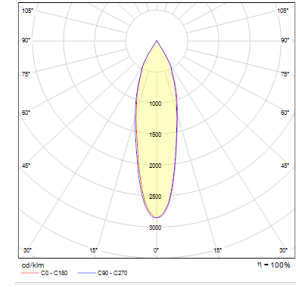

Star

Indoor Lighting - Spot Lighting

Colour Options

Order Code	W	Lm	CCT	CRI	Cut-out dimensions (mm)	Kg
05110.15.30.024	18	2400	3000	Ra>80	Ø138	0,7

TECHNICAL INFORMATION

Housing	Extruded Aluminum
Frame	Aluminum Injection
Reflector	Metallized Surface Optics
Paint	Electrostatic Powder Paint

OPTICAL SPECIFICATIONS

Optics	Symmetrical
Light Output Angle	28°
UGR Value	UGR < 25
CRI	CRI ≥ 80
Color Bin Value	Mc Adams ≤ 3

ELECTRICAL

Power (W)	11-36W
Power Factor	>0.95
Light Source	COB LED
Cabling	Halogen-Free
Input Voltage	220-240V AC / 50-60 Hz
LED Driver	High Efficiency Constant Current Output
Ambient Temperature	-20°C / +50°C
LED Lifetime L80B50	>50.000 Hour