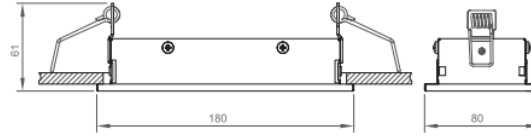

Styled-W

Indoor Lighting - Spot Lighting

TECHNICAL INFORMATION

Housing	Electrostatic coated steel sheet
Reflector	Highly efficient vacuumed aluminum coated PC reflector and deglaring diffuser combined with thermoplastic reflector
LED Lifetime	50.000 hours
L80B50	
Mounting System	Recessed

OPTICAL SPECIFICATIONS

Light Distribution	Symmetrical
Light Output Angle	36°
UGR Value	80
Color Bin Value	Mc Adams < 3
Color Temperature (CCT)	3000K/4000K

ELECTRICAL

Power (W)	9W
Power Factor	>95
Light Source	SMD Mid Power LED
Cabling	Halogen-Free
Input Voltage	220-240V / 50-60 Hz