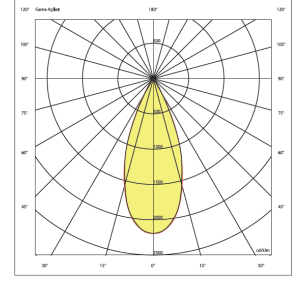

Styled-W

Indoor Lighting - Spot Lighting

Order Code	W	Light Source	Lm	CCT	Angle	WxLxH (mm)	Ceiling Cutting (mm)
05249.18.30.013	9	Power LED	970	3000	36°	80x180x61	170x70
05249.18.40.015	9	Power LED	1020	4000	36°	80x180x61	170x70

OPTICAL SPECIFICATIONS

Light Distribution	Symmetrical
Light Output Angle	36°
UGR Value	80
Color Bin Value	Mc Adams < 3
Color Temperature (CCT)	3000K/4000K

ELECTRICAL

Power (W)	9W
Power Factor	>95
Light Source	SMD Mid Power LED
Cabling	Halogen-Free
Input Voltage	220-240V / 50-60 Hz