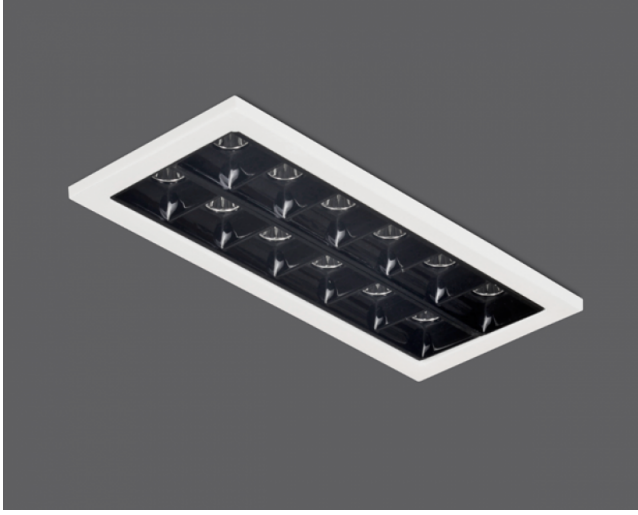

Styled-W

Indoor Lighting - Spot Lighting

TECHNICAL INFORMATION

Housing	Electrostatic coated steel sheet
Reflector	Highly efficient vacuumed aluminum coated PC reflector and deglaring diffuser combined with thermoplastic reflector
LED Lifetime	50.000 hours
L80B50	
Mounting System	Recessed

OPTICAL SPECIFICATIONS

Light Distribution	Symmetrical
Light Output Angle	36°
UGR Value	80
Color Bin Value	Mc Adams < 3
Color Temperature (CCT)	3000K/4000K

ELECTRICAL

Power (W)	9W
Power Factor	>95
Light Source	SMD Mid Power LED
Cabling	Halogen-Free
Input Voltage	220-240V / 50-60 Hz