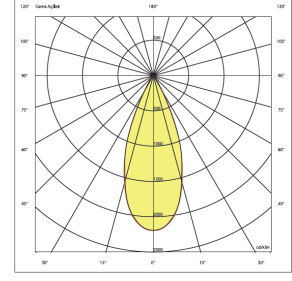

Styled-W

Indoor Lighting - Spot Lighting

TECHNICAL INFORMATION

Housing	Electrostatic coated steel sheet
Reflector	Highly efficient vacuumed aluminum coated PC reflector and deglaring diffuser combined with thermoplastic reflector
LED Lifetime	50.000 hours
L80B50	
Mounting System	Recessed

OPTICAL SPECIFICATIONS

Light Distribution	Symmetrical
Light Output Angle	36°
UGR Value	80
Color Bin Value	Mc Adams < 3
Color Temperature (CCT)	3000K/4000K

ELECTRICAL

Power (W)	9W
Power Factor	>95
Light Source	SMD Mid Power LED
Cabling	Halogen-Free
Input Voltage	220-240V / 50-60 Hz