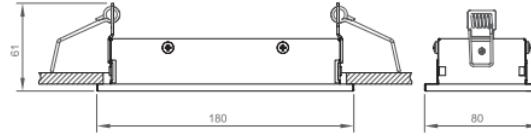

Styled-W

Indoor Lighting - Spot Lighting

Order Code	W	Light Source	Lm	CCT	Angle	WxLxH (mm)	Ceiling Cutting (mm)
05249.18.30.013	9	Power LED	970	3000	36°	80x180x61	170x70
05249.18.40.015	9	Power LED	1020	4000	36°	80x180x61	170x70

TECHNICAL INFORMATION

Housing	Electrostatic coated steel sheet
Reflector	Highly efficient vacuumed aluminum coated PC reflector and deglaring diffuser combined with thermoplastic reflector
LED Lifetime	50.000 hours
L80B50	
Mounting System	Recessed

OPTICAL SPECIFICATIONS

Light Distribution	Symmetrical
Light Output Angle	36°
UGR Value	80
Color Bin Value	Mc Adams < 3
Color Temperature (CCT)	3000K/4000K

ELECTRICAL

Power (W)	9W
Power Factor	>95
Light Source	SMD Mid Power LED
Cabling	Halogen-Free
Input Voltage	220-240V / 50-60 Hz