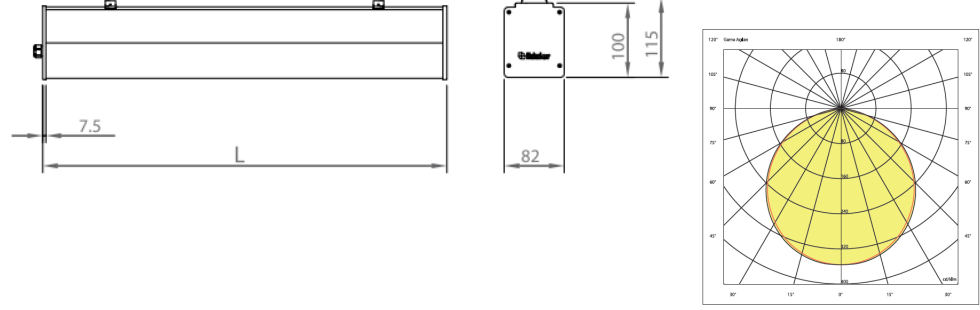

Waterline - IP54

Indoor Lighting - Linear Lighting, Industrial Lighting

TECHNICAL INFORMATION

Housing	Extruded aluminum profile with electrostatic coating
Diffuser	Highly transmissive opal diffuser
LED Lifetime	50.000 hours
L80B50	
Mounting System	Surface / Pendant

OPTICAL SPECIFICATIONS

Light Distribution	Symmetrical
Light Output Angle	75°
UGR Value	80
Color Bin Value	Mc Adams < 3
Color Temperature (CCT)	3000K/4000K

ELECTRICAL

Power (W)	21-62W
Power Factor	>95
Light Source	SMD Mid Power LED
Cabling	Halogen-Free
Input Voltage	220-240V / 50-60 Hz

OPTIONAL

DALI
Emergency Lighting Unit

ASSEMBLY

Installation Type Surface Mounted, Pendant

Order Code	W	Lm	CCT	CRI	WxLxH (mm)	Kg
01193.81.30.020	21	1800	3000	Ra>80	80x590x100	2,2
01193.81.40.022	21	1900	4000	Ra>80	80x590x100	2,2
01193.81.30.030	31	2650	3000	Ra>80	80x870x100	2,5
01193.81.40.032	31	2790	4000	Ra>80	80x870x100	2,5
01193.81.30.041	42	3600	3000	Ra>80	80x1150x100	2,9
01193.81.40.043	42	3800	4000	Ra>80	80x1150x100	2,9
01193.81.30.052	52	4500	3000	Ra>80	80x1430x100	3,3
01193.81.40.054	52	4770	4000	Ra>80	80x1430x100	3,3
01193.81.30.063	62	5400	3000	Ra>80	80x1710x100	3,8
01193.81.40.065	62	5720	4000	Ra>80	80x1710x100	3,8